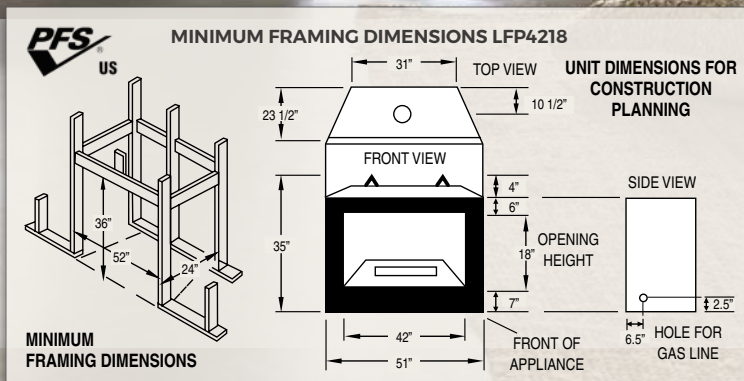

- 42" Wide x 18" High
- STP Spark-to-Pilot Ignition Standard
- Open Front Contemporary Design
- Uses 8" B-Vent
- N/G or LP
- 30,000 BTU
- Glass Doors Available

*Golden Blount*

**GAS PRODUCTS**

4301 Westgrove Drive • Addison, Texas 75001 • 800.833.1139 • [www.goldenblountinc.com](http://www.goldenblountinc.com)