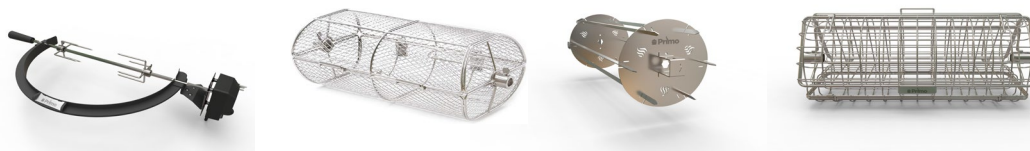

Rotisserie & Accessories

Model	Product Description	Wt	List Price
PGXLR	Oval X-Large Rotisserie Kit		$ 295.00
PGLGR	Oval Large Rotisserie Kit		$ 255.00
PGJRR	Oval Junior Rotisserie Kit		$ 245.00
PGRR	Round Rotisserie Kit		$ 255.00
PGRBO	Oval Basket for Rotisserie		$ 89.00
PGRBK	Kebab Basket for Rotisserie		$ 89.00
PGRBF	3-Sided Basket for Rotisserie		$ 89.00

Half Drip Pans

Model	Product Description	Wt	List Price
PGXLDP	Primo Half Drip Pan Oval XL		$ 105.00
PGLGDP	Primo Half Drip Pan Oval Large		$ 95.00
PGJRDP	Primo Half Drip Pan Oval Junior		$ 85.00
PGRDP	Primo Half Drip Pan Round		$ 95.00

Charcoal & Starters

Model	Product Description	Wt	List Price
PG00608	100% Natural Lump Charcoal (Qty 35 Bags per Pallet)	20	$ 37.00
PG00609	Quick Lights Firestarters (Qty 24 per Case)	0.4	$ 14.00
PGEFIRE	Electric Charcoal Starter	0	$ 115.00

Grill Covers (Packaged 6 per Case)

Model	Product Description	Wt	List Price
PG00409	Grill Cover for XL 400 All-In-One	4.3	$ 149.00
PG00410	Grill Cover for XL 400 (in 600 table) and Kamado in Table (in 601 table)	4.3	$ 189.00
PG00414	Grill Cover for XL 400 in Cart with SS Side Tables or Cypress Compact Table, LG 300 in Cart with SS Side Tables, JR 200 in Cypress Table	5.4	$ 149.00
PG00417	Grill Cover for XL 400 with Island Top, LG 300 with Island Top	1.9	$ 149.00
PG00422	Grill Cover for XL 400 with Countertop Table	5.8	$ 195.00
PG00423	Grill Cover for LG 300 or JR 200 with Countertop Table	6.5	$ 185.00
PG00416	Grill Cover for all Oval Grills in Built-in Applications	4.5	$ 99.00
PG00415	Grill Cover for JR 200 in Cart	5.6	$ 149.00
PG00413	Grill Cover for All-In-One Grills - Kamado, JR 200, LG 300	7.9	$ 119.00
PG00424	Grill Cover for G420C Gas Grill	6.1	$ 149.00