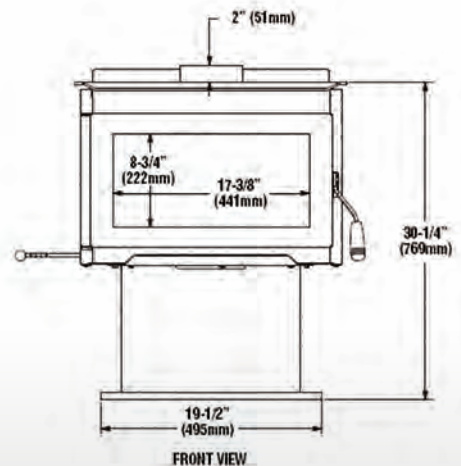

Learn more about Tahoma by scanning the QR code here

FRAMING SPECS BY MODEL SIZE

MODEL	WIDTH	HEIGHT	DEPTH	VIEWING
T160GL	24 3/8"	30 1/4"	19 3/8"	17 3/8" x 8 3/4"
T2100GL	25 7/8"	30 3/8"	23 3/8"	18 3/4" x 9"