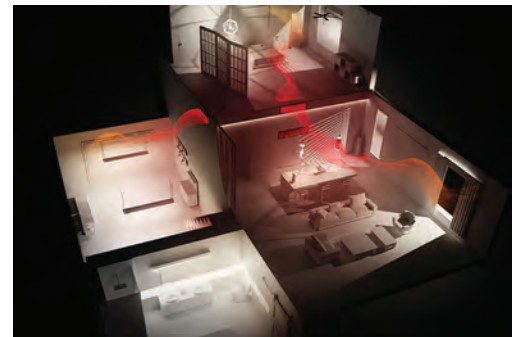

Customize Your Vector - Make it Yours.

Nickel Stix Designer Fire Art

Wrought Iron Globe Kit

Brushed Stainless Steel Premium Safety Barrier with 1" Stainless Steel Finishing Trim

eFIRE Remote App:

Total control of your fireplace from your mobile device. Included with Vector Series.

No ducting, fans or power required to circulate the heat. Allows homeowners to design and build their space, completely integrating a fireplace into the décor with true zero clearance to combustible materials.