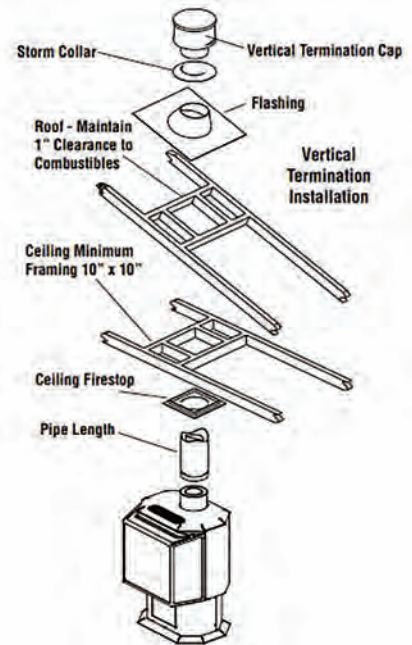

Learn more about Epic by scanning the QR code here.