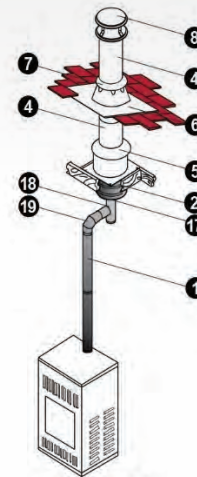

Oil Furnace