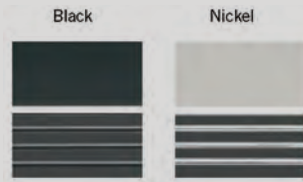

Trim Finishes:

Brick Stove Panel