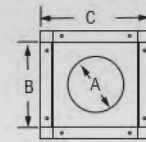

8" B-VENT PIPE & FITTINGS

Model	Description	MSRP
B8BV12	8"x12" Round Rigid Pipe	$70.10
B8BV12A	8"x12" Adj Round Rigid Pipe	$79.76
B8BV18	8"x18" Round Rigid Pipe	$79.93
B8BV24	8"x24" Round Rigid Pipe	$113.43
B8BV36	8"x36" Round Rigid Pipe	$144.91
B8BV48	8"x48" Round Rigid Pipe	$198.35
B8BV60	8"x60" Round Rigid Pipe	$230.40
B8BVL45	8" 45 degree Adjustable Elbow	$116.60
B8BVL90	8" 90 degree Adjustable Elbow	$184.18
B8BVFS	8" Firestop Spacer	$34.90
B8BVF	8" Adjustable Roof Flashing	$88.98
B8BVFSR	8" Steep Roof Flashing 7/12-12/12	$178.93
B8BVSC	8" Storm Collar	$21.53
B8BVDC	8" Dura Cap B-Vent	$97.96

10" B-VENT PIPE & FITTINGS

Model	Description	MSRP
B10BV12	10" Bvent 12" Length	$193.73
B10BV18A	10" Bvent 18" Adj Length	$318.20
B10BV18	10"x18" Round Rigid Pipe	$210.47
B10BV36	10"x36" Round Rigid Pipe	$297.90
B10BVL45	10" 45 degree Adj Elbow B-Vent [Each]	$288.63
B10BVFSP	10" Bvent Firestop Support Plate	$156.33
B10BVF	10" Adj Flashing	$120.07
B10GVSC	10" Storm Collar	$31.78
B10BVVT	10" Bvent High-Wind Cap	$338.32

12" B-VENT PIPE & FITTINGS

Model	Description	MSRP
B12BV12	12" Bvent 12" Length	$242.41
B12BV18	12" Bvent 18" Length	$274.29
B12BV36	12" Bvent 36" Length	$415.97
B12BVL45	12" 45 degree Adj Elbow B-Vent [Each]	$336.65
B12BVFSP	12" Bvent Firestop Support Plate	$216.27
B12BVF	12" Adj Flashing	$157.18
B12BVSC	12" Storm Collar	$36.35
B12BVVT	12" Bvent High-Wind Cap	$476.46

Firestop Spacer