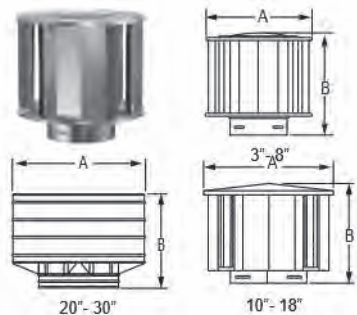

Refer to our Typical Venting Installation drawings to select the appropriate component parts for your installation.

Round Rigid Pipe Length

Adjustable Flashing

Duravent Cap

High Wind Cap

Wall Strap

6" B-VENT PIPE & FITTINGS