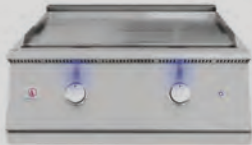

30" Griddle Grill