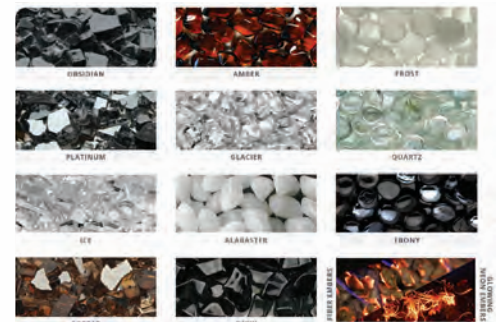

MONTIGO
the art of fireplaces®

Divine Surround Options:

H38/42SFPSB - Black Satin Surround

H38/42SFSS - Stainless Surround

Remote Control Options:

RX***
Remote Control

Proflame 2
Remote Control

Glass Media Options: