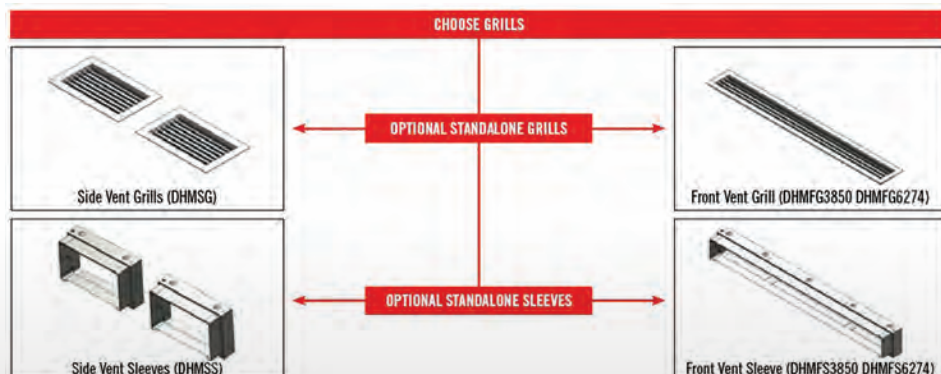

To learn more about Napoleon's Heat Management Systems, Scan the QR code here.

DYNAMIC HEAT CONTROL

Dynamic Heat Control™ by Napoleon.
 No ducting, fans or power required to circulate the heat. Allows homeowners to design and build their space, completely integrating a fireplace into the décor with true zero clearance to combustible materials.
 Designed for your TV or artwork to be installed directly above the fireplace. By stopping shy of the ceiling and incorporating an air outlet opening at the top of the enclosure, heat can escape into the sameroom as the fireplace.