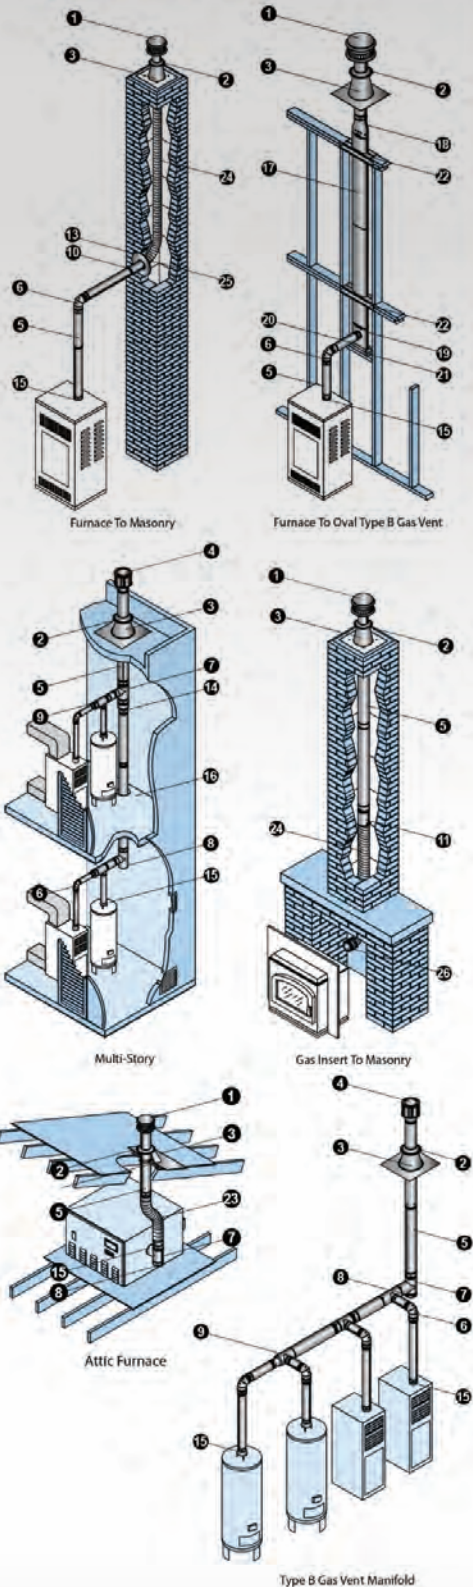

Typical Installations

Installation Key			
1	DuraCap	14	Increaser
2	Storm Collar	15	Draft Hood Connector
3	Roof Flashing	16	Square Firestop Support
4	High-Wind Cap	17	Oval Pipe
5	Round Pipe	18	Oval to Round Adapter
6	Elbow	19	Oval Tee
7	Tee	20	Oval Tee Cap
8	Tee Cap	21	Oval Tee Support
9	Increaser Tee	22	Oval Firestop Spacer
10	Female Flex Adapter	23	DuraConnect II
11	Male Adapter	24	DuraFlex AL Length
12	Double-Wall Wye	25	DuraFlex Motar Sleeve
13	Pipe Collar	26	DuraFlex AL Coupling

Refer to our Typical Venting Installation drawings to select the appropriate component parts for your installation.