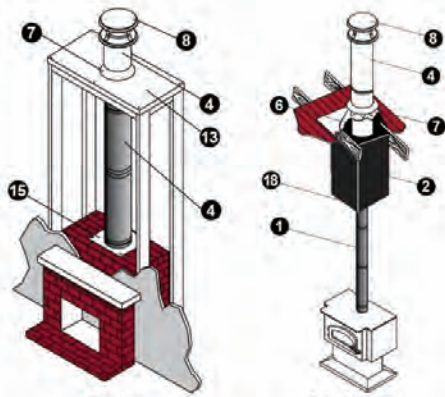

7" Wood-Burning Chimney Lengths and Fittings
[7" Inner Diam. - 1" Out]

Typical Installations For 5" - 24" DuraTech

Cathedral Ceiling

Oil Furnace

Through-The-Wall

Attic Offset

Fireplace
(New or retrofit)

Cathedral Ceiling
w/Support Box