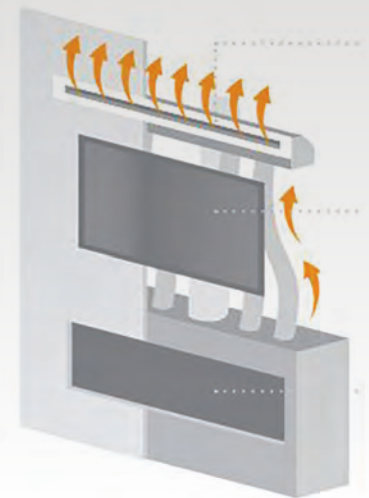

Cool Wall Advantage kit [HDKPD**]

FRAMING SPECS BY MODEL SIZE

MODEL	WIDTH	HEIGHT	DEPTH	VIEWING
D3615***	59 3/4"	49 15/16"	17 1/2"	36" x 14 7/8"
D4815***	71 1/2"	49 15/16"	17 1/2"	48" x 14 7/8"
D6315***	79 1/2"	50 3/8"	18"	63" x 14 3/8"
D7215***	95 3/4"	59 3/8"	18 1/2"	73 7/8" x 15 1/2"