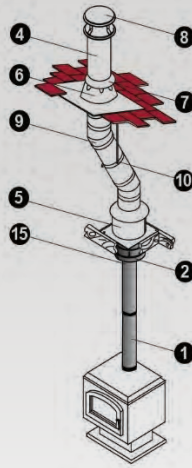

Typical Installations

Attic Offset