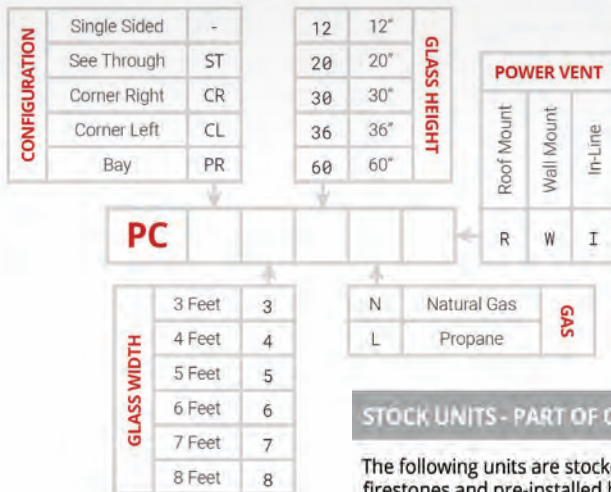

PRODIGY ORDER CODE BREAKDOWN

STOCK UNITS - PART OF OUR QUICKSHIP PROGRAM

The following units are stocked and feature premium Glacier firestones and pre-installed black reflective glass panels. **Natural gas only (includes LP conversion kit)**

- PC420
- PC520
- PC620
- PC820

Prodigy Features:

- Frameless and postless window design
- COOL-Pack glass
- Roof, wall or in-line power vent
- Standard LED uplighting
- Compatible with home automation systems
- 12", 20", 30", 36" & 60" glass heights available
- Standard intake dampers
- Includes: 50' of control and damper cable, 25' of wall switch wire, Control box, your choice of firestones, fireglass or firebeads