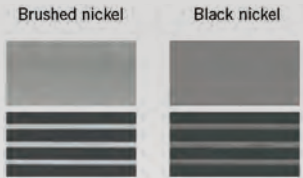

Trim Finishes:

Brick Stove Panel