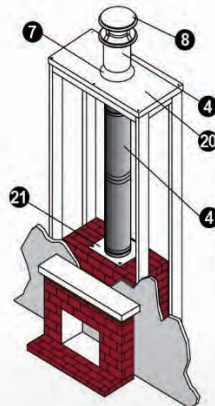

Fireplace
(New or retrofit)