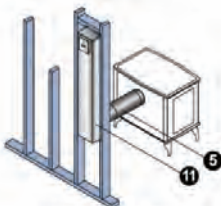

Stove with Snorkel Horizontal Termination