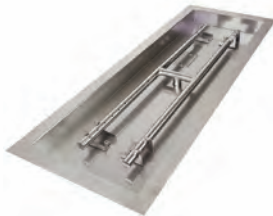

Rectangular Drop-in Pan w/
H Burner