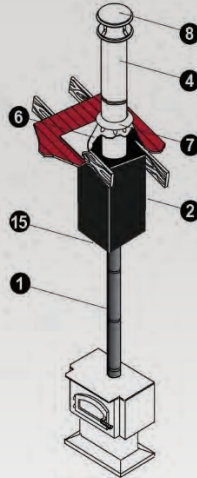

Cathedral Ceiling Roof Support