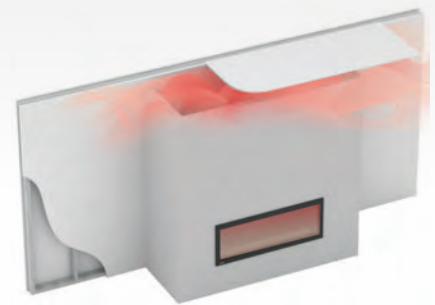

Open Enclosure -
Stopping shy of the ceiling allows rising hot air to escape freely from the top of the enclosure and into the room.