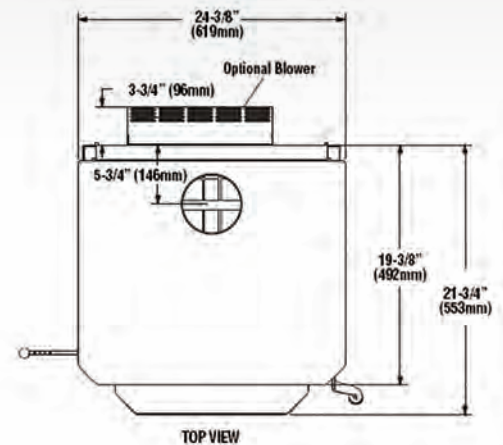

Learn more about Tahoma by scanning the QR code here

FRAMING SPECS BY MODEL SIZE

MODEL	WIDTH	HEIGHT	DEPTH	VIEWING
T160GL	24 3/8"	30 1/4"	19 3/8"	17 3/8" x 8 3/4"
T2100GL	25 7/8"	30 3/8"	23 3/8"	18 3/4" x 9"