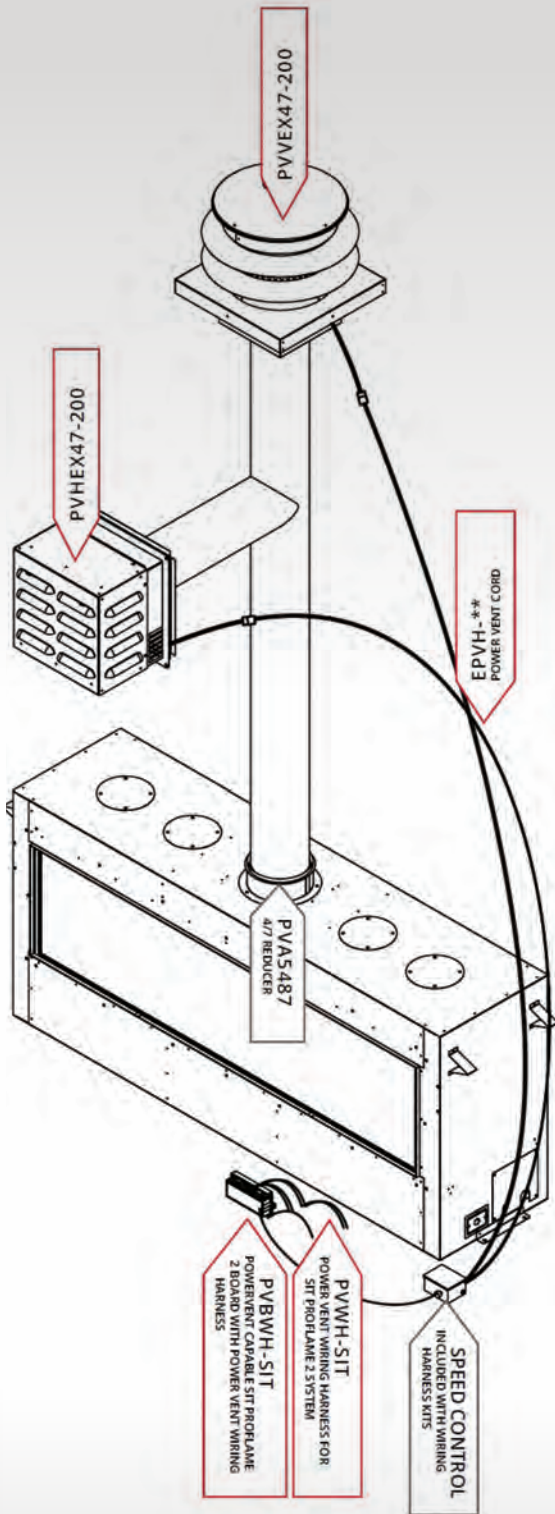

Compatible with:
H-Series, L-Series, P and PL-Series,
Distinction, DelRay equipped with
Electronic Ignition

WALL AND ROOF MOUNT POWER VENT 200

Model	Description	MSRP
POWER VENT [INCLUDES SPEED CONTROL PVFCB]		
PVVEX47-200	Roof Termination & Fan Motor 4"/7"	$3,147.00
PVH47-200	Wall Termination & Fan Motor 4"/7"	$2,376.00
EDPV POWER CORDS		
EPVH-10	10 - Foot EDVPV Power Vent System power cord	$126.00
EPVH-20	20 - Foot EDVPV Power Vent System power cord	$176.00
EPVH-40	40 - Foot EDVPV Power Vent System power cord	$275.00
EPVH-60	60 - Foot EDVPV Power Vent System power cord	$374.00
EPVH-80	80 - Foot EDVPV Power Vent System power cord	$469.00
EPVH-100	100 - Foot EDVPV Power Vent System power cord	$567.00
POWER VENT WIRING HARNESS		
PVWH-SIT	Power Vent Wiring Harness for SIT Proflame 2 system	$377.00
PVBWH-SIT	Power Vent Capable SIT Proflame 2 Board w/ Power Vent Wiring Harness	$813.00
4"/7" OR 5"/8" POWERVENT FLUE RESTRICTORS		
MVAFR02	Power Vent Adjustable Flue Restrictor [for 4"/7" vent system]	$61.00