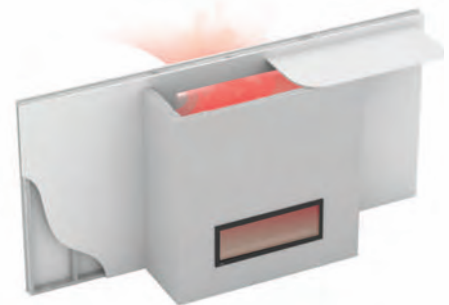

Rear Open Room -
This style enclosure includes an air outlet opening that will be built into the rear of the constructed enclosure above the appliance.