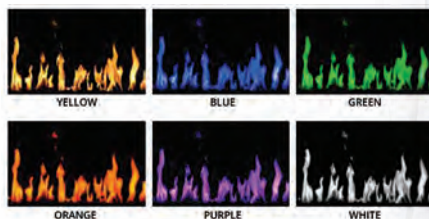

Multiple Color Options:

OR60-SLIM