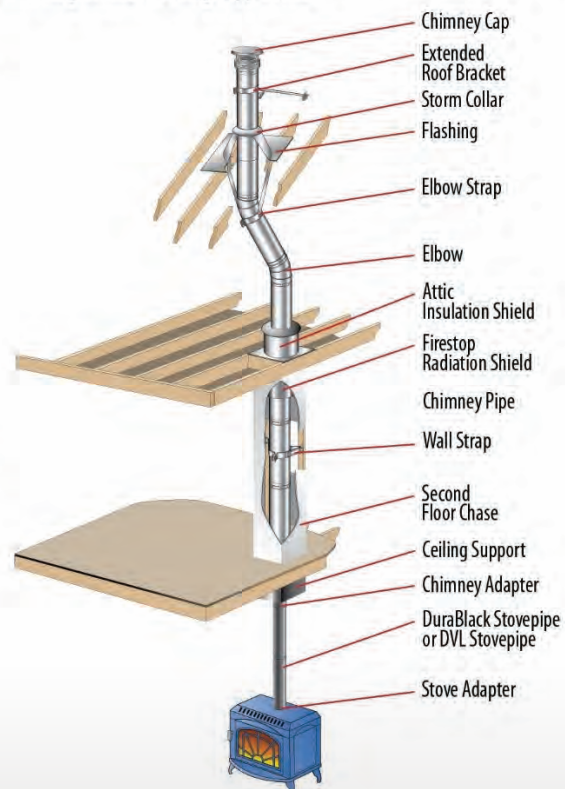

6" WOOD STOVE PIPE

Model	Description	MSRP
A6DT-06	6"x6" Duratech Pipe	\$107.86
A6DT-12	6"x12" Duratech Pipe	\$157.79
A6DT-18	6"x18" Duratech Pipe	\$199.63
A6DT-24	6"x24" Duratech Pipe w	\$252.80
A6DT-36	6"x36" Duratech Pipe	\$331.66
A6DT-48	6"x48" Duratech Pipe	\$410.54
A6DT-AP	6" Anchor Plate	\$132.01
A6DT-CS11	6"x11" Square Ceiling Support Box	\$320.39
A6DT-CS24	6"x24" Square Ceiling Support Box	\$355.86
A6DT-CS36	6"x36" Square Ceiling Support Box	\$392.86
A6DT-FF	6" Flashing Flat Duratech	\$227.03.
A6DT-F6	6" Adjustable Roof Flashing 0/12-6/12	\$169.00
A6DT-F12	6" Adjustable Roof Flashing 7/12-12/12	\$218.96
A6DT-F6DSA	6" Dsa Flashing 0/12-6/12 0/12-6/12 [Soft Aluminum]	\$235.21
A6DT-E15K	6"x15" Elbow [Pair] Duratech [2] Elbows & [1] Strap	\$623.97
A6DT-E30K	6"x30" Elbow [Pair] Duratech [2] Elbows & [1] Strap	\$740.78
A6DT-FC	6" Finishing Collar with Adapter	\$98.59
A6DT-FRS	6" Firestop Radiation Shield	\$127.14
A6DT-FS	6" Ceiling Firestop	\$114.17
A6DT-IS	6" Attic Insulation Shield	\$165.80
A6DT-LB	6" Locking Band	\$20.91
A6DT-ST	6" Tee With Cap	\$413.81
A6DT-TSB	6" Adjustable Tee Support Bracket	\$206.07
A6DT-VC	6" Chimney Cap	\$185.14
A6DT-WS	6" Adjustable Wall Strap	\$85.33
A6DT-WT	6" Wall Thimble	\$162.58
A6DT-XRB	6" Extended Roof Bracket With Tubing & Brackets	\$227.03