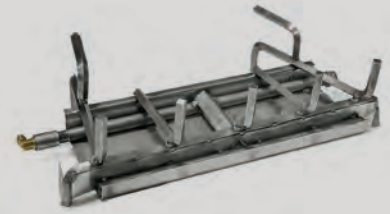

*2 BURNER SYSTEM, MIDDLE & ELEVATED BACK BURNER W/ HEIGHT OF 3 BURNER

2 Burner Stainless Steel - 24"