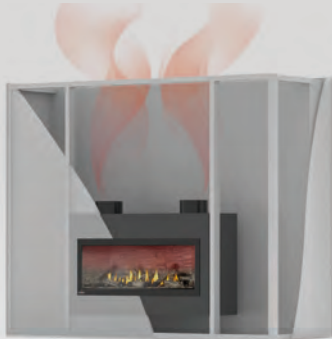

To learn more about Napoleon's Heat Management Systems, Scan the QR code here.

DYNAMIC HEAT CONTROL

Dynamic Heat Control™ by Napoleon.
 No ducting, fans or power required to circulate the heat. Allows homeowners to design and build their space, completely integrating a fireplace into the décor with true zero clearance to combustible materials.
 Designed for your TV or artwork to be installed directly above the fireplace. By stopping shy of the ceiling and incorporating an air outlet opening at the top of the enclosure, heat can escape into the sameroom as the fireplace.