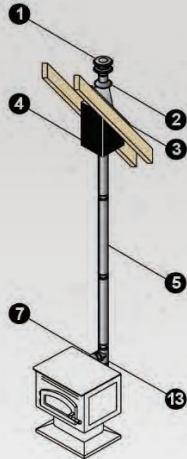

Cathedral Ceiling Stove Installation