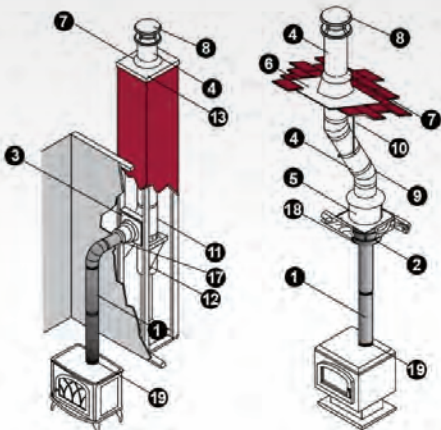

7" Wood-Burning Chimney Lengths and Fittings
[7" Inner Diam. - 1" Out]

Typical Installations For 5" - 24" DuraTech

Cathedral Ceiling

Oil Furnace

Through-The-Wall

Attic Offset

Fireplace
(New or retrofit)

Cathedral Ceiling
w/Support Box