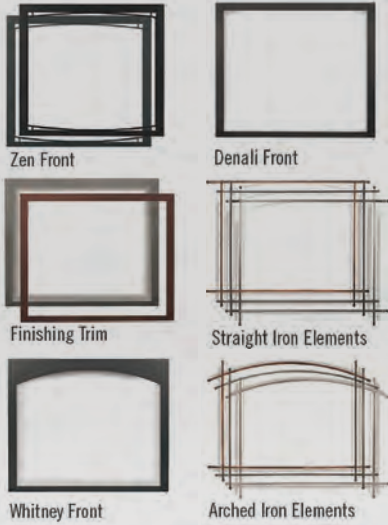

Fronts | Finishing Trim:

42" Elevation X fireplace shown with Westminster Grey Herringbone Brick and Driftwood Logset