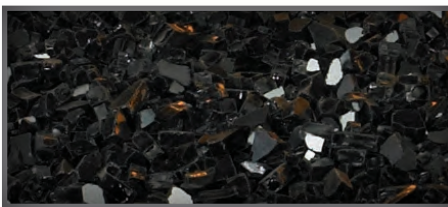

Black Polished Crushed Glass

CAROL ROSE OPTIONAL ACCESSORIES

Model	Description	MSRP
ACCESSORIES		
DT48LSS	Drain Tray, 48/60 Linear, Stainless Steel	$369.00
WD48LSS	Weather Door, 48-in. Linear, Stainless Steel*	$309.00
WG48LT1	Deflector Glass, 48-in. Linear	$269.00
WD60LSS	Weather Door, 60-in. Linear, Stainless Steel*	$384.00
WG60LT1	Deflector Glass, 60-in. Linear	$319.00
GAS SUPPLY TIMER OPTIONS		
GT060	E-Stop Gas Timer, 1 to 60 min.	$219.00
GTCSS	E-Stop Timer Compartment, Stainless Steel	$159.00
CONVERSION KITS		
35829	Nat to Propane - Manual	$169.00
35830	Propane to Nat - Manual	$169.00
CRUSHED GLASS (TRANSLUCENT) - PLACE OVER LED LIGHTING		
DG1BZR	Crushed Glass, Bronze Reflective, approx. 1 sq. ft.	$78.00
DG1BCR	Crushed Glass, Copper Reflective, approx. 1 sq. ft.	$78.00
DG1CLF	Crushed Glass, Clear Frost, approx. 1 sq. ft.	$78.00
CRUSHED GLASS (OPAQUE), GLASS DROPS, AND GLASS DROPLETS - FOR ACCENT ONLY		
DG1BKP	Crushed Glass, Black Polished, approx. 1 sq. ft.	$78.00
DG1BUC	Crushed Glass, Blue Clear, approx. 1 sq. ft.	$78.00
DG1NXS	Drops 1-in., Onyx Solid, approx. 1 sq. ft.	$64.00
DG1GC	Droplets, 1/2-in., Glacier Ice, approx. 1 sq. ft.	$46.00

*Order Two Weather Doors and Deflector Glass Kits for See-Through Fireplace.