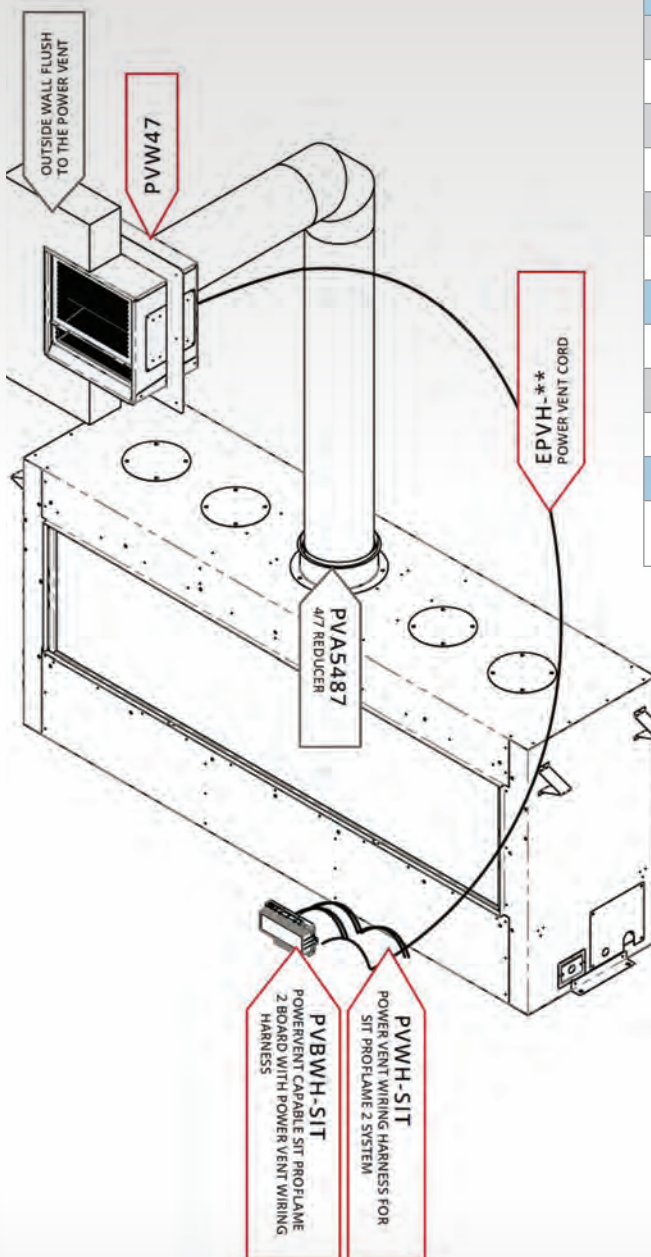

FLUSH WALL MOUNT POWER VENT

Model	Description	MSRP
FLUSH WALL MOUNT POWER VENT		
PVW47	Flush Wall Mount Power Vent	$799.00
POWER VENT WIRING HARNESS		
PVWH-SIT	Power Vent Wiring Harness for SIT Proflame 2 system	$377.00
PVBWH-SIT	Power Vent Capable SIT Proflame 2 Board w/Power Vent Wiring Harness	$813.00
EDPV POWER CORDS		
EPVH-10	10 - Foot EDPV Power Vent System power cord	$126.00
EPVH-20	20 - Foot EDPV Power Vent System power cord	$176.00
EPVH-40	40 - Foot EDPV Power Vent System power cord	$275.00
EPVH-60	60 - Foot EDPV Power Vent System power cord	$374.00
EPVH-80	80 - Foot EDPV Power Vent System power cord	$469.00
EPVH-100	100 -Foot EDPV Power Vent System power cord	$567.00
VENT REDUCER (OPTIONAL)		
PVA5487	5"/8" to 4"/7" Reducer 10" Length [male/female]	$124.00
DRSQCOL47	5"/8" to 4"/7" Reducing Collar [top vent only]	$164.00
LVA54107	5"/10" to 4"/7" Reducer Collar [P52DF only]	$219.00
4"/7" POWERVENT FLUE RESTRICTORS (OPTIONAL)		
MVAFR02	Power Vent Adjustable Flue Restrictor [for 4"/7" vent system]	$61.00