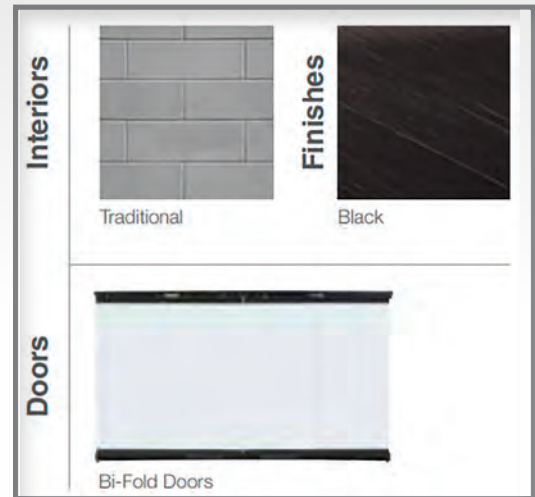

ROYALTON OPTIONAL ACCESSORIES

Model	Description	MSRP
DOORS		
DM1036	Original bi-fold glass doors with black trim	$519.00
DM1036S	Original bi-fold glass doors with stainless steel trim	$569.00
DM1042	Original bi-fold glass doors with black trim	$649.00
DM1042S	Original bi-fold glass doors with stainless steel trim	$699.00
AIR KITS		
CAK4A	Chimney air kit (for SL300 series chimney systems only)	$120.00
AK24	Outside air kit [1 each] - Flex Venting not included	$15.00
LOG SETS		
FRW118	18" Fireside Realwood refractory cement log set* (order hearth kit separately)	$189.00
FRW124	24" Fireside Realwood refractory cement log set*	$229.00
FS024	24" Fireside Supreme Oak refractory cement log set *	$529.00