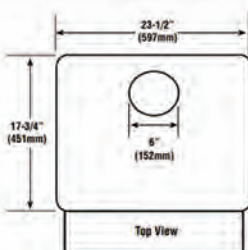

Learn more about Striker S160 by scanning the QR code here.

FRAMING SPECS BY MODEL SIZE

MODEL	WIDTH	HEIGHT	DEPTH	VIEWING
T160GL	24 3/8"	30 1/4"	19 3/8"	17 3/8" x 8 3/4"
T2100GL	25 7/8"	30 3/8"	23 3/8"	18 3/4" x 9"

Material #	Model	Description	MSRP
F4017	S160AGL	Striker 160 GL Wood Stove, Arched Door	$2,469.00
F4018	S160TGL	Striker 160 GL Wood Stove, Traditional Door	$2,469.00

Requires 6" Duravent wood stove pipe. [A6DBK, A6DVL, A6DT] – see page 224

STRIKER REQUIRED ACCESSORIES (Ordered Separately - Pedestal OR Legs)

Material #	Model	Description	MSRP
PEDESTAL			
71108	WS-PED	Pedestal	$267.00
71109	WS-PED-ASHD	Ash Drawer Pedestal	$534.00
LEGS			
70000	LEG-OLY-B	Olympic Sculptured Black	$320.00
70002	LEG-OLY-N	Olympic Sculptured Nickel	$855.00
70008	LEG-OLY-BRN	Olympic Sculptured Brushed Nickel	$855.00
70003	LEG-CAS-B	Cascade Steel Black	$139.00
HEAT SHIELD (REQUIRED WITH LEGS)			
71110	WSHS-160	Heat Shield	$160.00

STRIKER OPTIONAL ACCESSORIES

Material #	Model	Description	MSRP
ARCH FIREPLATES			
71062	ARCH-FP-N-SM	Arch, Nickel	$481.00
71144	ARCH-FP-BN-SM	Arch, Brushed Nickel	$481.00
TRADITIONAL FIREPLATES			
71059	TRAD-FP-N-SM	Traditional Nickel	$534.00
71145	TRAD-FP-BN-SM	Traditional Brushed Nickel	$481.00
BLOWERS			
H7917	BLWR-FSB700-SS	Blower	$855.00
OUTSIDE AIR KITS			
71111	OUTAIDK-L	Outside Air Kit/Leg	$128.00
71112	OUTAIDK-P	Outside Air Kit/Pedestal	$128.00
COMMON ACCESSORIES			
H8159	TSPK-B	Touch-up Spray Paint Kit, black	$29.00