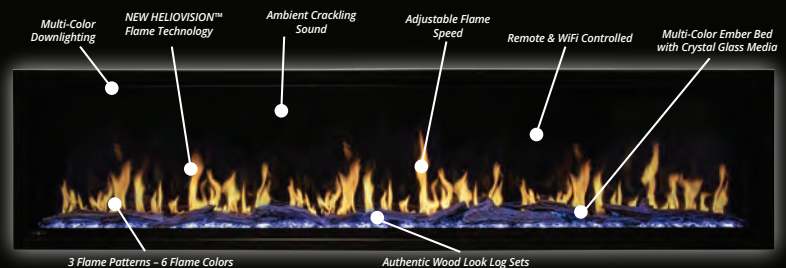

Shown: Flame One - Hybrid

MODERN FLAMES

ModernFlames.com

3515 E. Atlanta Ave. Phoenix, AZ 85040
(602) 268-9353 • (877) 246-9353

RPG BRANDS

RPG BRANDS FAMILY OF COMPANIES

MODERN FLAMES

GRAND CANYON
GAS LOGS

WILDFIRE