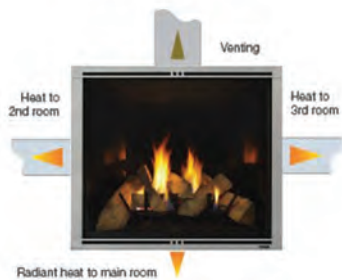

Learn more about the Meridian Platinum Series by scanning the QR code here.

Liner Kit Options:

Tavern Brown - Traditional

Tavern Brown - Herringbone

Castle Stone

Reflective Black Glass

Heat Zone Kit:

Control your comfort with
at the touch of a button!