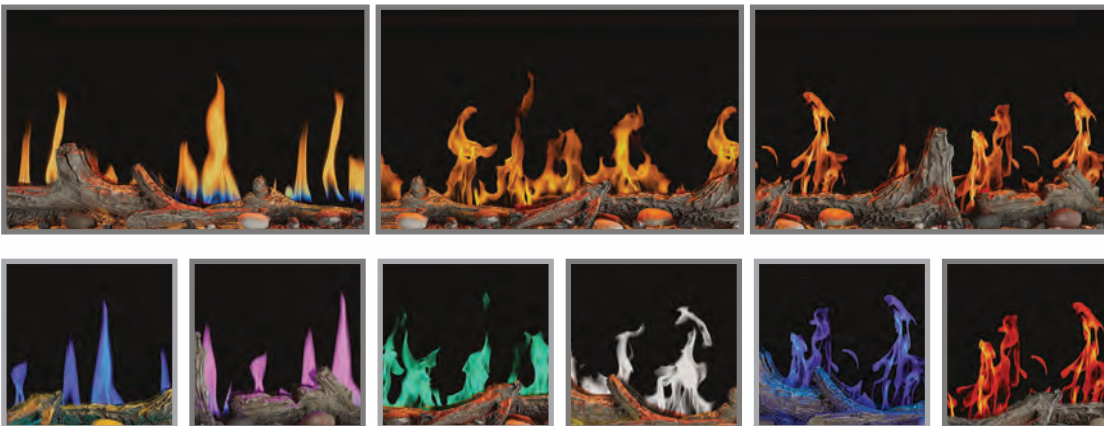

Choose Your Flame Style and Colors:

Gas Flame

Wood Flame

Dancing Flame

Unlimited Color Combinations at your fingertips with the Napoleon Home App!

Premium remote control included with a digital display

Optional wall mount controller with black and white face option

Installation options include 3-sided, 2-sided (corner) or 1-sided (standard)

FRAMING SPECS BY MODEL SIZE *

MODEL	WIDTH	HEIGHT	DEPTH	VIEWING
NEFL65LCD-3SV	65 1/6"	25 1/4"	12"	66" x 16.8"

To learn more about the Napoleon Luminex, scan the QR code here.