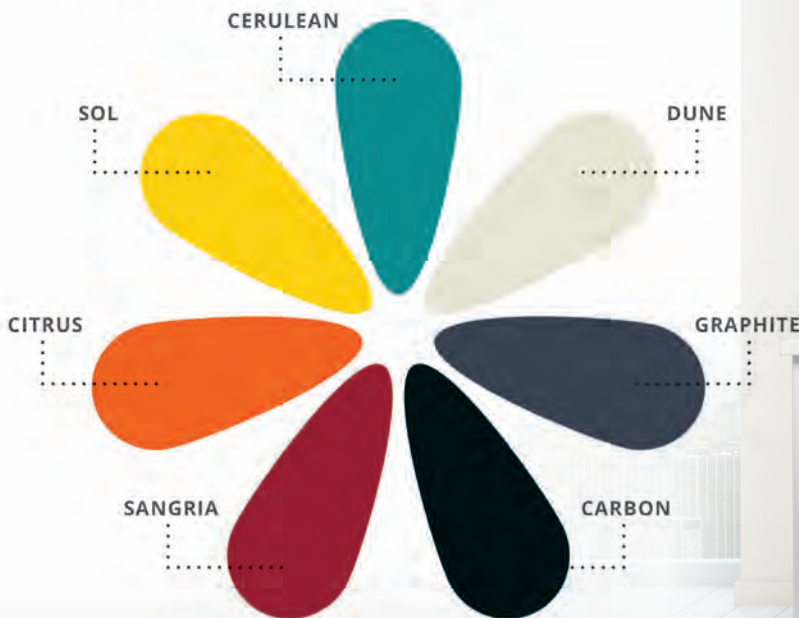

AVAILABLE MAHANA ENCLOSURE COLORS: