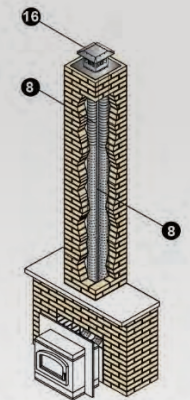

Typical Installations

Co-Linear SS Flex Installation for Pellet Inserts