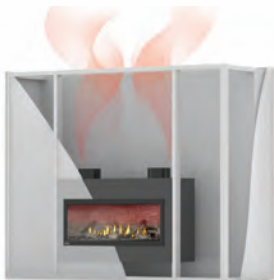

No ducting, fans or power required to circulate the heat. Allows homeowners to design and build their space, completely integrating a fireplace into the décor with true zero clearance to combustible materials.

Designed for your TV or artwork to be installed directly above the fireplace. By stopping shy of the ceiling and incorporating an air outlet opening at the top of the enclosure, heat can escape into the same room as the fireplace.

ELEVATION X ACCESSORIES (BRICK PANEL REQUIRED: CHOOSE ONE)

Model #	Description	MSRP	MSRP
PANELS/ FINISH TRIM		36"	42"
DBPEX36/42LS	Decorative Antique Ledgestone Brick Panel - EX36/ EX42	$799.00	$869.00
DBPEX36/42NS	Decorative Brick Panels Newport Standard - EX36/ EX42	$329.00	$349.00
DBPEX36/42OH	Decorative Brick Panels Old Town Red™ Herringbone - EX36/ EX42	$329.00	$349.00
DBPEX36/42OS	Decorative Brick Panels Old Town Red™ Standard - EX36/ EX42	$329.00	$349.00
DBPEX36/42GH	Decorative Brick Panels Westminster™ Grey Herringbone - EX36/ EX42	$329.00	$339.00
DBPEX36/42WS	Decorative Brick Panels Westminster™ Grey Standard - EX36/ EX42	$329.00	$349.00
DBPEX36/42GS	Decorative Glacier Standard Brick Panel - EX36/ EX42	$329.00	$339.00
BIGEX36/42	Black Illusion Glass - EX36/ EX42	$649.00	$769.00
PRPEX36/42	MIRRO-FLAME Porcelain Reflective Radiant Panels - EX36/ EX42	$329.00	$359.00
ZEX36/42BK	Zen Front - Black - EX36/ EX42	$390.00	$429.00
ZEX36/42CH	Zen Front - Charcoal - EX36/ EX42	$390.00	$429.00
FTEX36/42BK	Finish Trim - Black - EX36/ EX42	$359.00	$390.00
FTEX36/42CH	Finish Trim - Charcoal - EX36/ EX42	$359.00	$390.00
FTEX36/42CP	Finish Trim -Copper - EX36/ EX42	$359.00	$390.00
FTEX36/42GM	Finish Trim -Gun Metal - EX36/ EX42	$359.00	$390.00
BTEX36/42	Bevelled 3pc. Trim, Black - EX36/ EX42	$370.00	$429.00
WEX36/42BK	Whitney Front - Arched Metal - EX36/ EX42	$769.00	$799.00
AEX36/42SN	Arched Iron Elements - Satin Nickel - EX36/ EX42	$429.00	$479.00
AEX36/42AP	Arched Iron Elements - Antique Pewter - EX36/ EX42	$429.00	$479.00
AEX36/42BB	Arched Iron Elements - Burnished Brass - EX36/ EX42	$429.00	$479.00
DEX36/42RB	Denali Premium Front, Rubbed Bronze - EX36/ EX42	$1,179.00	$1,339.00
SEEX36/42SN	Straight Iron Elements - Satin Nickel [fits EX36/EX42 & Denali Front]	$359.00	$429.00
SEEX36/42AP	Straight Iron Elements - Antique Pewter [fits EX36/EX42 & Denali Front]	$359.00	$429.00
SEEX36/42BB	Straight Iron Elements - Burnished Brass [fits EX36/EX42 & Denali Front]	$359.00	$429.00

HEAT MANAGEMENT - OPTIONAL ACCESSORIES