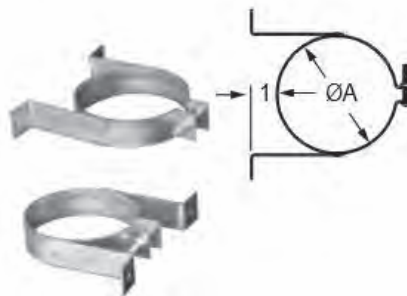

Refer to our Typical Venting Installation drawings to select the appropriate component parts for your installation.

Round Rigid Pipe Length

Adjustable Flashing

Duravent Cap

High Wind Cap

Wall Strap

6" B-VENT PIPE & FITTINGS