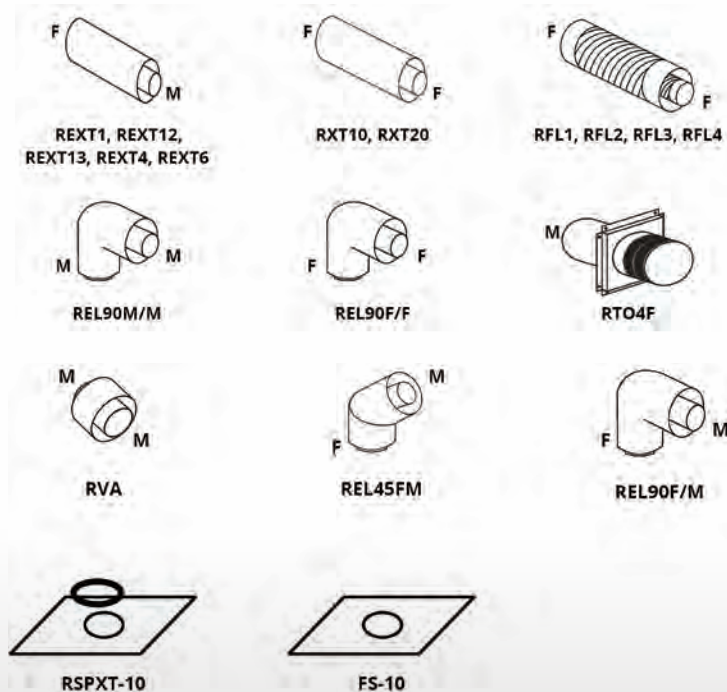

5"/10" DIRECT VENT COMPONENTS

Model	Description	MSRP
VENT CONNECTOR		
RVA	5" Vent Connector [male/male]	$37.00
VENT PIPES - ELBOWS		
REL45F/M	45° Elbow [female/male connectors]	$174.00
REL90F/F	90° Elbow [female/female]	$284.00
REL90M/M	90° Elbow [male/male]	$284.00
REL90F/M	90° Elbow [female/male]	$284.00
HORIZONTAL TERMINATIONS		
RT04F	Termination with integral mounting frame	$329.00
HEAT SHIELDS		
RHS102	Through-the-wall Radiation Shield for 5"/10" venting	$129.00
RHS104	Through-the-wall Radiation Shield for 5"/10" venting	$149.00
INSTALLATION ACCESSORIES		
FS10	10" Firestop	$29.00
WALL PENETRATION KITS		
RFVK01F	Kit includes RHS104 wall heat shield, RFL2 flexible pipe, and RT04F termination with frame. Suitable for all TOP corner installations and up-and-out installations. [For P52DF only]	$649.00