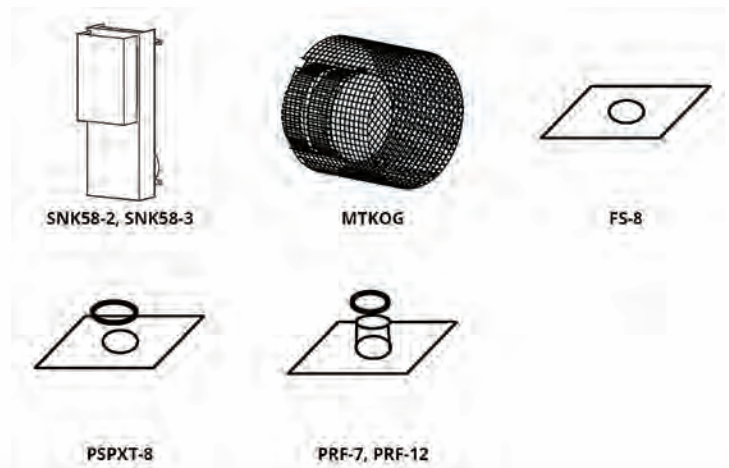

5" / 8" DIRECT VENT COMPONENTS

Model	Description	MSRP
VERTICAL VENT RESTRICTORS		
PVVR8	For 8' - 14' vertical vent run	$18.00
PVVR15	For 15' - 24" vertical vent run	$21.00
PVVR25	For 25' or greater vertical vent run	$21.00
THRU-THE-WALL VENTING KITS		
PFVK01	Wall Penetration Flex Kit 18 Inch - for corner and up and out installations	$499.00
PFVK01F	Wall Penetration Flex Kit 18 Inch Kit with Frame for straight through the wall installations	$484.00
PFVK04	Wall Penetration Flex Kit 48 Inch Kit for corner and up and out installations	$479.00
PFVK04F	Wall Penetration Flex Kit 4 feet with Frame Kit- for corner or straight through the wall installations	$579.00
PRVK01	Wall Penetration Kit Rigid Kit 18 inch Kit- for corner or straight through the wall installations	$404.00
PRVK01F	Wall Penetration Kit Rigid Kit 18 inch with Frame for corner or straight through the wall installations	$419.00
ADAPTERS		
58DVA-AD-M1	Montigo to Duravent 5/8 Adapter	$76.00
58DVA-AD-M2	Montigo to Duravent 5/8 Termination Adapter	$76.00