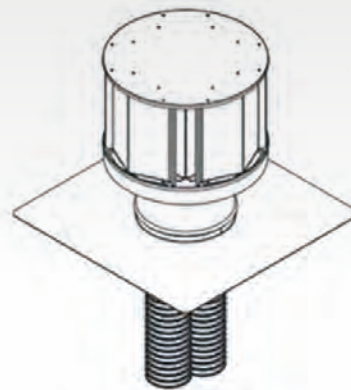

GAS INSERT VENTING

GAS INSERT VENTING - 30/30 TERMINATION KITS

Model	Description	MSRP
SINGLE PACK - STRAIGHT SECTION		
LINK-DV4-30B	Direct vent insert kit - one 4 - liner, one 30 - liner, plus term cap components	$549.00
LINKSQB-DV4-30	Direct vent insert kit - one 4 - liner, one 30 - liner, plus black term cap components	$649.00
LINK-DV30B	Direct vent insert kit - two 30 - liners, plus term cap components	$649.00
LINKSQB-DV30	Direct vent insert kit - two 30 - liners, plus black term cap components	$729.00
LINKSQC-DV30	Direct vent insert kit - two 30" liners, plus faux copper term cap components	$789.00

LINK-DV30B