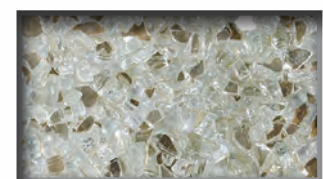

Platinum Glass Media

FRAMING SPECS BY MODEL SIZE

MODEL	WIDTH	HEIGHT	DEPTH	VIEWING
DRC2033	33 3/4"	34 1/4"	14 1/2"	30 1/2" x 18 3/8"

For more information about the DRC2033, scan the QR code here.