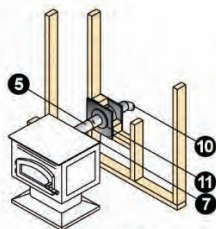

Through-The-Wall

Installation Key			
1	Vertical Cap	10	Horizontal Cap with Rigid Pipe
2	Storm Collar	11	Wall Thimble
3	Flashing	12	Ceiling Support Firestop Spacer
4	Cathedral Ceiling Support Box	13	Tee w/ Clean-Out Tee Cap
5	Straight Length Pipe	14	Wall Strap
6	45° Elbow	15	Attic Insulation Shield
7	Appliance Adapter	16	Prairie Termination Cap
8	Flex Length	17	CAS Adjustable Wall Channel
9	90° Elbow		

- Refer to our Typical Venting Installation drawings to select the appropriate component parts for your installation.
- The inner pipe diameter should match the outlet size of the appliance. For installations that require 4" vent and the appliance has a 3" outlet, use an Increaser Adapter 3"-4".
- Check the appliance manufacturer's installation instructions to confirm which types of vent configurations are permitted (i.e. horizontal, vertical, chimney reline, etc.). Also, check for any venting restrictions such as maximum horizontal run, minimum and maximum vertical rise, maximum offset, etc.
- Be fire safe! Maintain the minimum clearances (air-space) between the vent pipe and nearby combustibles, as specified in the appliance manufacturer's installation instructions. Use proper support and bracing. Follow local building codes and have your venting system inspected.