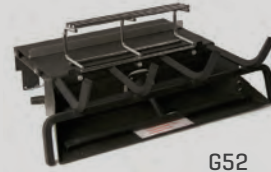

Vented Burner Options:

G52

All Burner Systems have match lit, automatic, electronic, and electronic variable options, pricing may be affected

16" – 30" VENT FREE GAS LOGS AND BURNER SYSTEMS

Model	Description	MSRP
EFV-16/18	16/18" Evening Fyre Vent Free Logs [for G18 burner only]	$388.00
EFV-24	24" Evening Fyre Vent Free Logs [for G18 burner only]	$441.00
EFV-30	30" Evening Fyre Vent Free Logs [for G18 burner only]	$534.00
CHAS-16/18	16/18" Charred Aged Split Refractory Vent Free Logs [for G10 burner only]	$399.00
CHAS-24	24" Charred Aged Split Refractory Vent Free Logs [for G10 burner only]	$459.00
CHAS-30	30" Charred Aged Split Refractory Vent Free Logs [for G10 burner only]	$564.00
VENT FREE BURNER SYSTEMS [CHOOSE ONE]		
G10-16/18-15	16/18" Vent Free Variable Ignition & Remote Burner	$1,346.00
G10-24/30-15	24/30" Vent Free Variable Ignition & Remote Burner	$1,449.00
G18-16/18-15	16/18" Vent Free Variable Ignition & Remote Burner	$1,482.00
G18-24/30-15	24/30" Vent Free Variable Ignition & Remote Burner	$1,602.00

Vent Free Burner Systems:

Optional Accessories:

REAL FYRE OPTIONAL ACCESSORIES