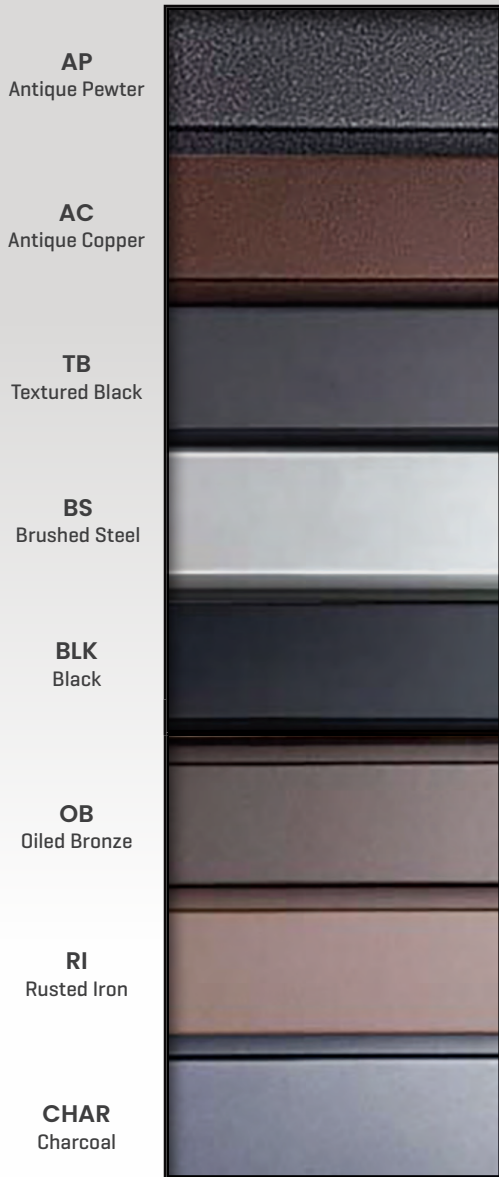

Door Trim Finishes:

SF SERIES FIREPLACE OPTIONAL ACCESSORIES

Model	Description	MSRP
LOGSETS		
SF3624-LOGS-CHO	36" Charred Hallow Oak Log Set	$448.72
SF3624-LOGS-STACK	36" Texas Stack Log Set	$448.72
SF3624-LOGS-TBF	36" Texas Bonfire Log Set	$448.72
SF3624-LOGS-HF	36" Hickory Fire Log Set	$448.72
SF4224-LOGS-CHO	42" Charred Hallow Oak Log Set	$485.10
SF4224-LOGS-STACK	42" Texas Stack Log Set	$485.10
SF4224-LOGS-TBF	42" Texas Bonfire Log Set	$485.10
SF4224-LOGS-HF	42" Hickory Fire Log Set	$485.10
REFRACTORY BRICK SET - HERRINGBONE OR TRADITIONAL		
SF36/42-HB-ANTIQUERED	Herringbone Brick Set - Antique Red	$396.90
SF36/42-HB-BLACK	Herringbone Brick Set - Black	$396.90
SF36/42-HB-BUFF	Herringbone Brick Set - Buff	$396.90
SF36/42-HB-CHARCOAL	Herringbone Brick Set - Charcoal	$396.90
SF36/42-HB-GREY	Herringbone Brick Set - Grey	$396.90
SF36/42-FB-ANTIQUERED	Traditional Brick Set - Antique Red	$396.90
SF36/42-FB-BLACK	Traditional Brick Set - Black	$396.90
SF36/42-FB-BUFF	Traditional Brick Set - Buff	$396.90
SF36/42-FB-CHARCOAL	Traditional Brick Set - Charcoal	$396.90
SF36/42-FB-GREY	Traditional Brick Set - Grey	$396.90
DOORS AND MESH SCREENS		
SF3624-MD	Mesh Door for SF3624	$181.91
SF3624 GLASS DOOR-**	Glass Door with Trim: Specify Finish (see left for options)	$451.50
SF4224 GLASS DOOR-**	Glass Door with Trim: Specify Finish (see left for options)	$463.05
SFMESH-36	Mesh Screen for SF3624	$132.30
SFMESH-42	Mesh Screen for SF4224	$132.30
REMOTE CONTROL KITS		
Sky-1001	Remote	$189.19
Sky-3003	Remote Thermostat/ Timer	$286.13
JB-3V	Junction Box/Transformer	$44.10
FUEL CONVERSION KITS		
SFCONVLP	SF NG>LP Conversion Kit - fits all SF models	$44.10