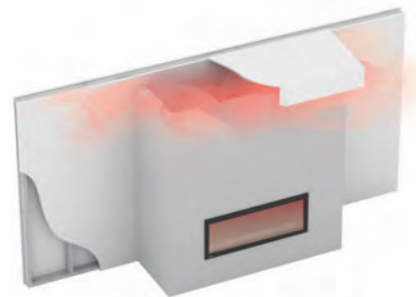

Hard Valance -
Stopping shy of the ceiling allows rising hot air to escape freely from the top of the enclosure and into the room.