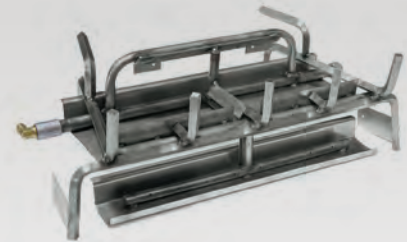

3 Burner Stainless Steel - 24"