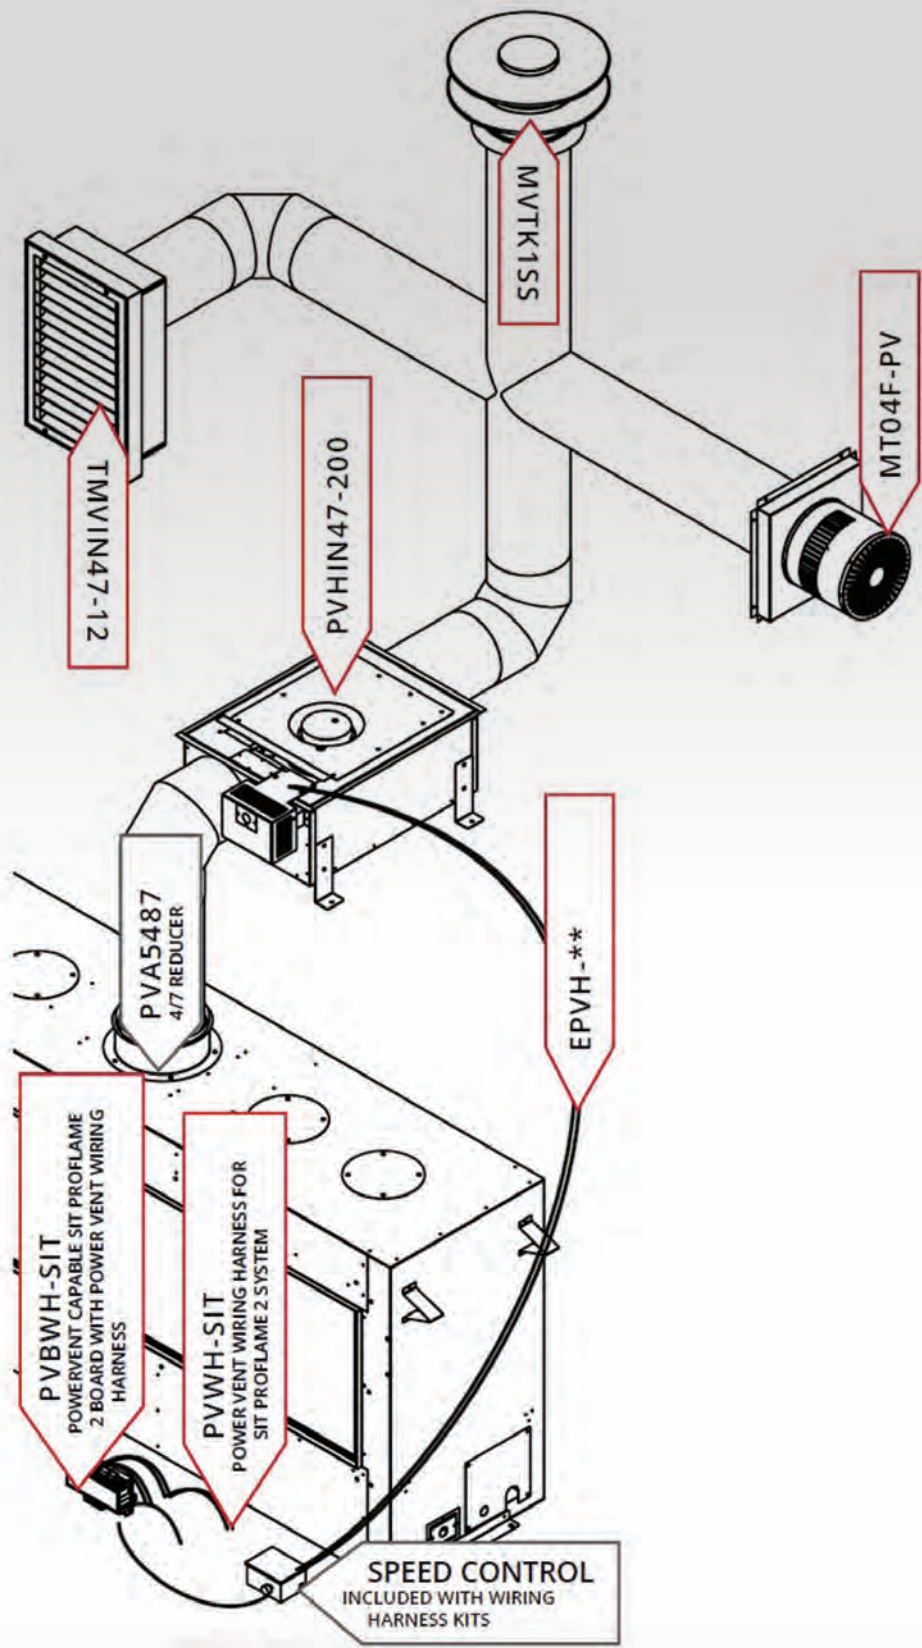

Compatible with:
H-Series, L-Series, P and PL-Series, Distinction, DelRay equipped with Electronic Ignition

INLINE POWER VENT 200

Model	Description	MSRP
WALL MOUNT TERMINATION		
PVHIN47-200	4"/7" In-line Power Vent	\$2,375.00
TERMINATIONS		
TMHIN47-24	4"/7" Flush Horizontal Termination	\$1,379.00
TMVIN47-12	4"/7" Flush Vertical Termination	\$1,449.00
MVTK1SS	Stainless Termination for Vertical Installations [includes MXT10 adapter, for straight, vertical installations]	\$289.00
MT04-PV	Termination 4/7 Horizontal 4" Length for Power Vent	\$494.00
MT04F-PV	Termination 4/7 Horizontal 4" Length w/ frame for Power Vent	\$539.00
MT04SS-PV	Stainless Termination 4/7 Horizontal 4" for Power Vent	\$579.00
MT04FSS-PV	Stainless Termination 4/7 Horizontal 4" w/ frame for Power Vent	\$619.00
PT04-PV	Termination 5/8 Horizontal 4" Length for Power Vent	\$494.00
PT04F-PV	Termination 5/8 Horizontal 4" Length w/ frame for Power Vent	\$534.00
PT04SS-PV	Stainless Termination 5/8 Horizontal 4" Length for Power Vent	\$304.00
PT04FSS-PV	Stainless Termination 4/7 Horizontal 4" w/ frame for Power Vent	\$619.00
POWER VENT WIRING HARNESS		
PVWH-SIT	Power Vent Wiring Harness for SIT Proflame 2 system	\$377.00
PVBWH-SIT	Power Vent Capable SIT Proflame 2 Board w/ Power Vent Wiring Harness	\$813.00
4"/7" POWER VENT FLUE RESTRICTORS		
MVAFR02	Power Vent Adjustable Flue Restrictor [for 4"/7" vent system]	\$61.00
EDPV POWER CORDS		
EPVH-10	10 - Foot EDVPV Power Vent System power cord	\$126.00
EPVH-20	20 - Foot EDVPV Power Vent System power cord	\$176.00
EPVH-40	40 - Foot EDVPV Power Vent System power cord	\$275.00
EPVH-60	60 - Foot EDVPV Power Vent System power cord	\$374.00
EPVH-80	80 - Foot EDVPV Power Vent System power cord	\$469.00
EPVH-100	100 - Foot EDVPV Power Vent System power cord	\$567.00