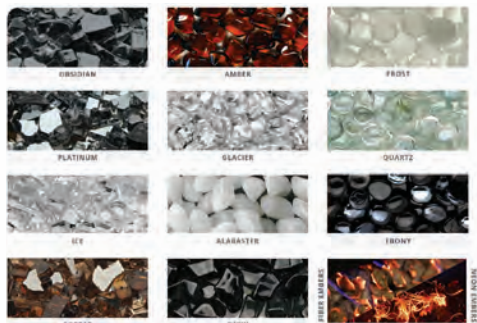

Standard vs. Invisible Firemesh

Reflective Black Glass Panel

Adjustable Trim Kit

Driftwood Logset | Speckled Stones

Glass Media Options:

*media details and pricing located on page 51

DELRAY OPTIONAL ACCESSORIES