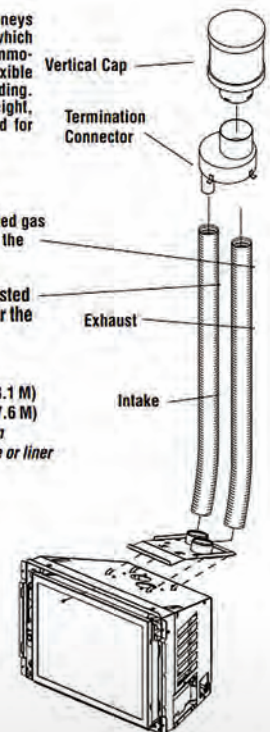

Liner Requirements:

Use 3" (77 mm) diameter listed gas vent liner (UL1777 ONLY) for the EXHAUST

Use 3" (77 mm) diameter listed liner (UL 181 or UL1777) for the AIR INTAKE.

Vertical Height Min. = 10 ft. (3.1 M)
Vertical Height Max. = 25 ft. (7.6 M)
NOTE: Measured from base on unit to the end of the vent pipe or liner

The flexible vent pipe must NOT be allowed to sag behind insert or in fireplace flue.