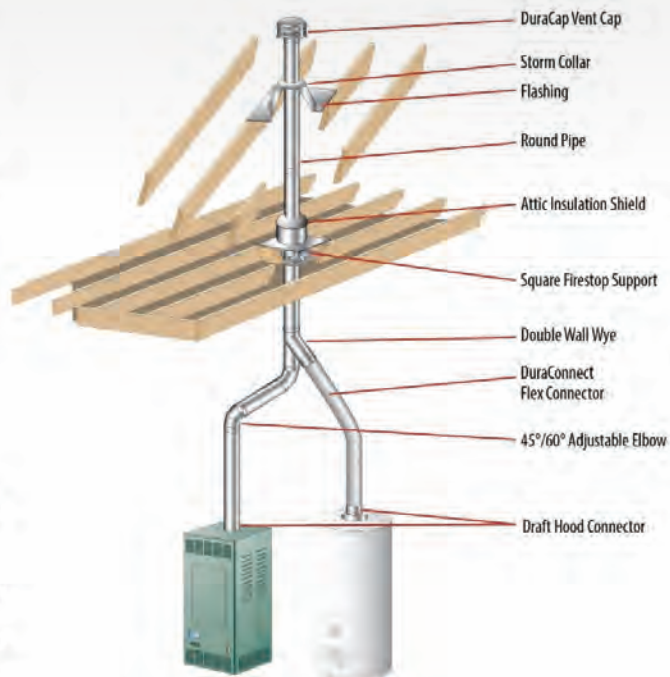

Typical Installations

Installation Key			
1	DuraCap	14	Increaser
2	Storm Collar	15	Draft Hood Connector
3	Roof Flashing	16	Square Firestop Support
4	High-Wind Cap	17	Oval Pipe
5	Round Pipe	18	Oval to Round Adapter
6	Elbow	19	Oval Tee
7	Tee	20	Oval Tee Cap
8	Tee Cap	21	Oval Tee Support
9	Increaser Tee	22	Oval Firestop Spacer
10	Female Flex Adapter	23	DuraConnect II
11	Male Adapter	24	DuraFlex AL Length
12	Double-Wall Wye	25	DuraFlex Motar Sleeve
13	Pipe Collar	26	DuraFlex AL Coupling

Refer to our Typical Venting Installation drawings to select the appropriate component parts for your installation.