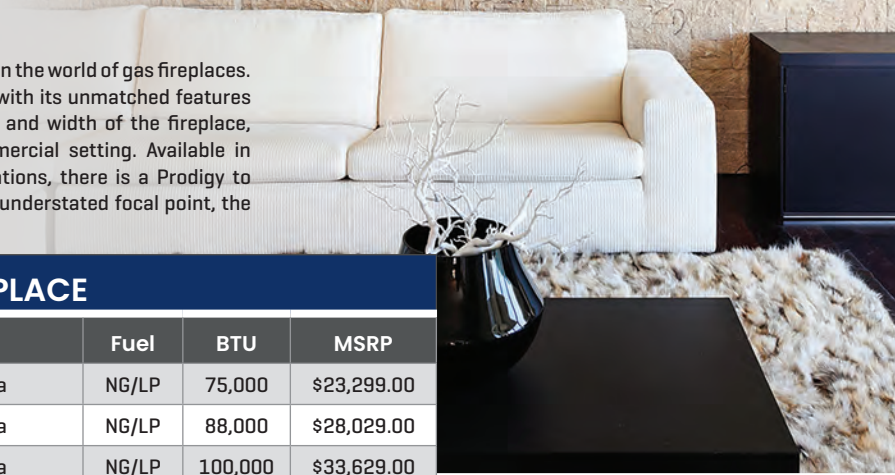

PC620ST

PRODIGY SERIES

Introducing the Prodigy Series, the epitome of luxury and sophistication in the world of gas fireplaces. This commercial-grade marvel is designed to elevate any living space with its unmatched features and customizable design. The Prodigy allows you to tailor the height and width of the fireplace, ensuring it seamlessly integrates into your home or light-use commercial setting. Available in double-sided see through, 2-sided corner, and 3-sided bay configurations, there is a Prodigy to suit any project. Whether you seek a grand statement piece or a more understated focal point, the Prodigy is the perfect fit.