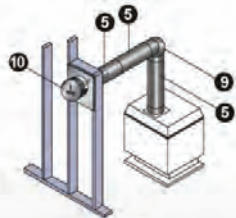

Stove Horizontal Termination

Installation Key			
1	Vertical Termination Cap	9	90° Elbow
2	Storm Collar	10	Horizontal Termination Cap
3	Flashing	11	Snorkel Termination Cap
4	Cathedral Ceiling Support Box	12	Co-linear Kit
5	Pipe	13	3" or 4" Flex
6	45° Elbow	14	Co-Axial to Co-Linear Connector
7	Class A Chimney Conversion Kit	15	Masonry Chimney Conversion Kit
8	4" Flex	16	Elbow Strap

• Refer to our Typical Venting Installation drawings to select the appropriate component parts for your installation.