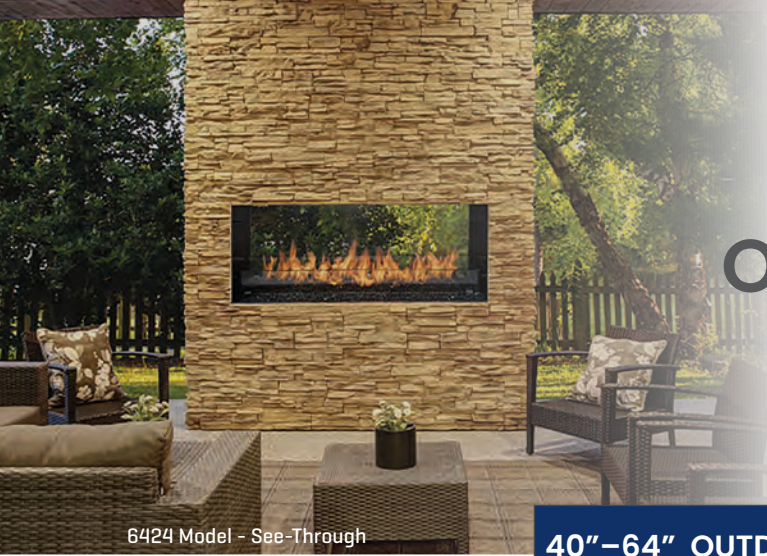

OUTDOOR FIREPLACES

Entertaining under the magic of the evening sky is even better with the 4024 and 6024 Linear Gas Fireplaces. Available in Single-Sided or See-Through models, these fireplaces offer a ready-to-finish enclosed design that adds a touch of grandeur to your outdoor living space. Enjoy the warmth and ambiance of a relaxing fire while appreciating the sleek and modern aesthetics of your custom-finished fireplace structure.

6424 Model - See-Through

Linear Outdoor Gas Fireplace Features:

- Stainless Steel Burner
- Standard LP Conversion Kit
- Tempered Glass wind Screen
- 16 Gauge Steel Construction
- Black Glass Fireback
- Two Air Vents and Key Valve Kit (shutoff) Included.

Media Guide:

4024 Models:

- Crushed Glass: uses 25 lbs, requires 3 boxes.
- Tumbled Stones: Uses 50 lbs Small AND 20 lbs. Large; requires 5 boxes of Small, and one Box of Large.

6424 Models:

- Crushed Glass: uses 40 lbs, requires 3 boxes.
- Tumbled Stones: Uses 80 lbs Small AND 20 lbs. Large; requires 8 boxes of Small, and one Box of Large.