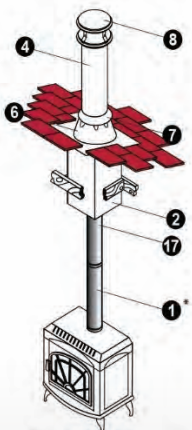

Manufactured Home