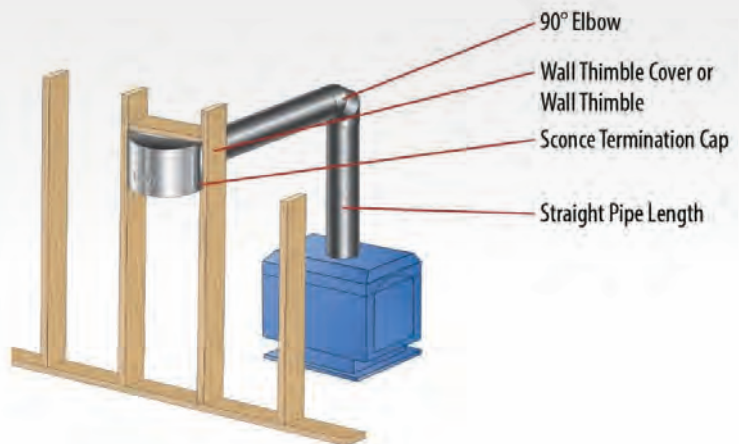

Typical Installations

Installation Key			
1	Vertical Termination Cap	9	90° Elbow
2	Storm Collar	10	Horizontal Termination Cap
3	Flashing	11	Snorkel Termination Cap
4	Cathedral Ceiling Support Box	12	Co-linear Kit
5	Pipe	13	3" or 4" Flex
6	45° Elbow	14	Co-Axial to Co-Linear Connector
7	Class A Chimney Conversion Kit	15	Masonry Chimney Conversion Kit
8	4" Flex	16	Elbow Strap

• Refer to our Typical Venting Installation drawings to select the appropriate component parts for your installation.