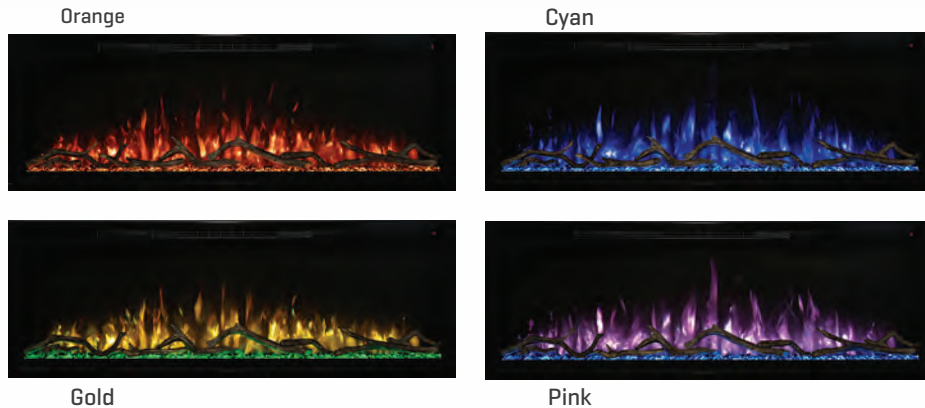

FRAMING SPECS BY MODEL SIZE

MODEL	WIDTH	HEIGHT	DEPTH	VIEWING
SPS-50B	48 7/8"	16 1/4"	4"	n/a
SPS-60B	58 7/8"	16 1/4"	4"	n/a
SPS-74B	72 7/8"	16 1/4"	4"	n/a
SPS-100B	98 7/8"	16 1/4"	4"	n/a