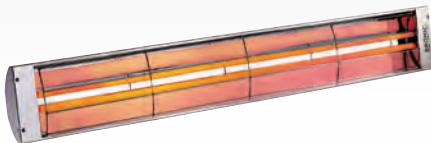

Cobalt Electric Heater - 6000W