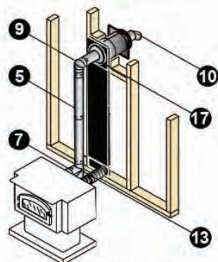

Through-The-Wall using CAS Vertical Rise