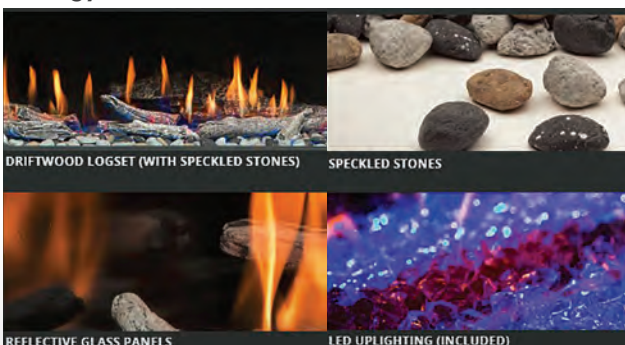

Prodigy Accessories:

PRODIGY MEDIA ACCESSORIES

GLASS MEDIA INCLUDED, PRICES ARE FOR REPLACEMENT ONLY

Model	Description	MSRP
FIREBEADS		
HW1106	Quartz (3lbs)	$23.00
HW1112	Frost (3lbs)	$23.00
HW1091	Ebony (3lbs)	$23.00
FIRESTONES *RECOMMEND 3 LBS PER LINEAR FOOT*		
HW1261	Amber (3 lbs)	$65.00
HW1260	Alabaster (3 lbs)	$65.00
HW1219B	Glacier, Premium (3lbs)	$65.00
HW1259	Onyx (3lbs)	$65.00
FIREGLASS		
HW1113	Obsidian	$55.00
HW1144	Platinum	$55.00
HW1143	Copper	$55.00
HW1157	Ice	$32.00
FIREBED MEDIA		
RR500SS	5' Prodigy Speckled Stones	$820.00
RR600SS	6' Prodigy Speckled Stones	$1,014.00
RR650SS	7' Prodigy Speckled Stones	$1,059.00
RR750SS	8' Prodigy Speckled Stones	$1,249.00
LGS57	Driftwood Logset [large]	$287.00
LGS58	Driftwood Logset [medium]	$339.00
LGS59	Driftwood Logset [small]	$278.00