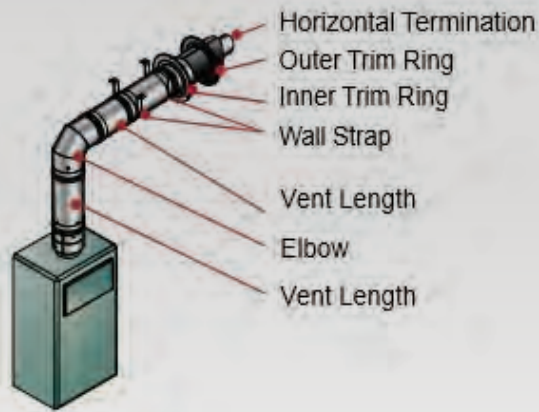

High Wind Termination Cap

Square Horizontal Termination

Flashing 0/12 - 6/12

Flashing 7/12 - 12/12

Wall thimble

Horizontal Gas Installation

Vertical Gas Installation

Typical Installations