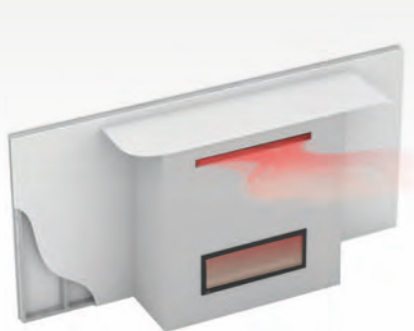

- 4 different ways to experience Dynamic Heat Control -

Front Opening -
Uses an air outlet opening that will be built into the front of the constructed enclosure, at the top, centered above the appliance.