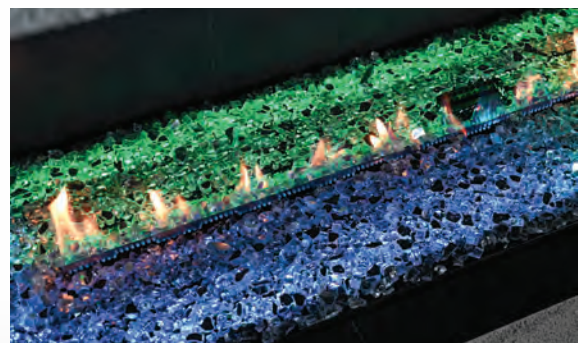

Trough Style Burner System that includes multi-colored LED Lighting, Powder Coated Steel, and Rust Resistant Steel.