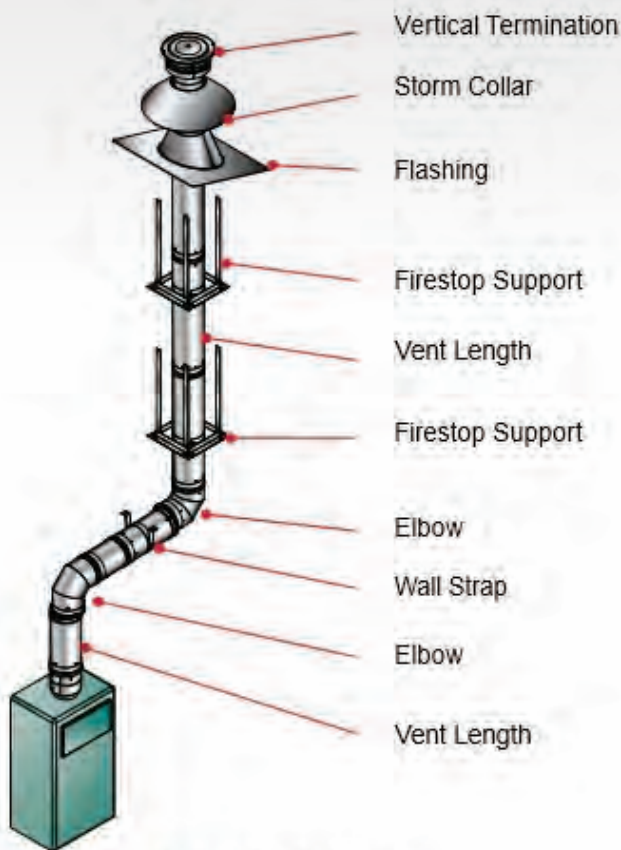

High Wind Termination Cap

Square Horizontal Termination

Flashing 0/12 - 6/12

Flashing 7/12 - 12/12

Wall thimble

Horizontal Gas Installation

Vertical Gas Installation

Typical Installations