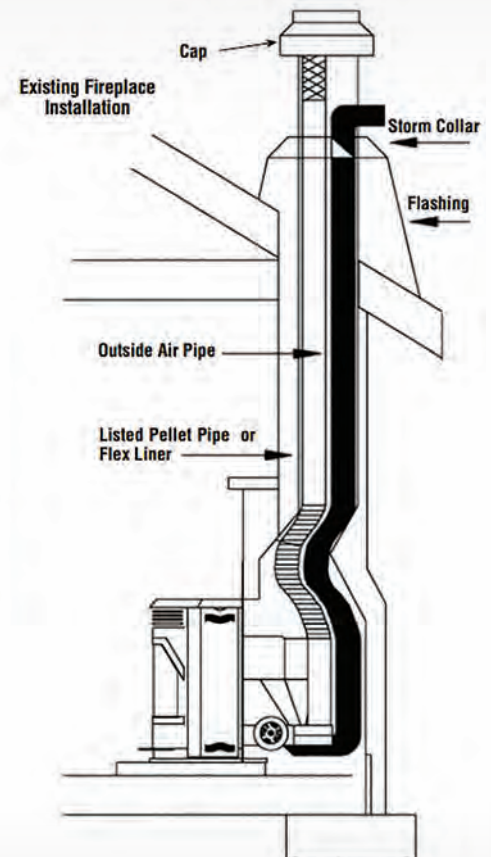

Winslow Pellet Insert Features:

- Smart Heat™ technology
- Large and easy-to-load hopper holds up to 55 lbs
- Large, heavy-duty welded steel heat exchanger
- Self-ignition system delivers hassle-free automatic starts
- Integrated air wash system
- Durable, cast-iron burn pot, with airburst feature

Typical Installation