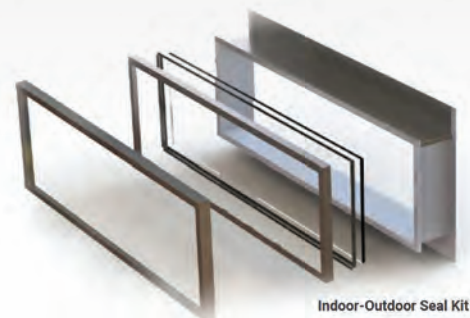

Indoor-Outdoor Seal Kit

PRODIGY CONTROLS AND POWER VENTING (INCLUDED)

Model	Description	MSRP
CONTROL BOX **INCLUDED, PRICING FOR REPLACEMENT PURPOSES ONLY**		
PCGCP1-2-05-DD	Prodigy Control Panel, 0.5 HP	$2,424.00
POWER VENT (ROOF) **CHOICE OF PV INCLUDED, PRICING FOR REPLACEMENT PURPOSES ONLY**		
PCSBFPV-R03-10	Power Vent, Roof, 1/3 HP, 10" [Use for 4', 5', 6', 7' sizes]	$4,277.00
PCSBFPV-R03-12	Power Vent, Roof, 1/3 HP, 12" [Use for 8'+ sizes]	$4,277.00
POWER VENT (WALL) **CHOICE OF PV INCLUDED, PRICING FOR REPLACEMENT PURPOSES ONLY**		
PCSBFPV-W03-10	Power Vent, Wall, 1/3 HP, 10" [Use for 4', 5', 6', 7' sizes]	$4,277.00
PCSBFPV-W03-12	Power Vent, Wall, 1/3 HP, 12" [Use for 8'+ sizes]	$4,277.00
POWER VENT (INLINE) **CHOICE OF PV INCLUDED, PRICING FOR REPLACEMENT PURPOSES ONLY**		
PCINGPV-L03-10	Power Vent, Inline, 1/3 HP, 10" [Use for 4', 5', 6', 7' sizes]	$4,277.00
PCINGPV-L03-12	Power Vent, Inline, 1/3 HP, 12" [Use for 8'+ sizes]	$4,277.00

Prodigy See Through Features:

- COOL-Pack System, no screen required
- Customizable Media Options
- Zero Clearance
- Electronic Ignition - no standing pilot
- Multi-color LED lighting
- Up to 15,000 BTU/ linear foot
- Roof Mount, wall-mount, or inline power vent options
- 12", 20", 30", 36" & 60" Glass Heights Available
- Compatible with home automation systems
- Standard Intake Dampers