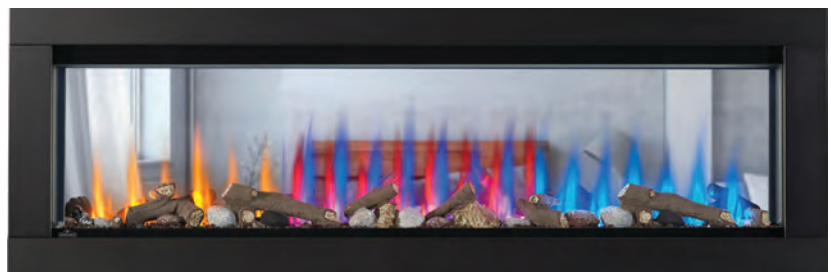

Optional Black and Stainless Steel Surrounds

Remote Included

Logs and Topaz Glass Embers Included

CLEARION ELITE OPTIONAL ACCESSORIES

Model	Description	MSRP
MEDIA KITS		
See codes in product description	Glass Embers Media Kits (Amber [MKGA], Black [MKGK], Blue [MKGB], Clear [MKGC], Red [MKGR], Topaz [MKGT])	\$90.00
SURROUNDS (DTRM = ACCOMMODATES 2” X 4” WALL INSTALLATION / FOR BOTH SIDES)		
NEFB50HE-DTRM	Deep Black Surround 50”	\$359.00
NEFB50HE-SS-DTRM	Deep Stainless Steel Surround 50”	\$409.00
NEFB50HE-SS-TRIM	Stainless Steel Surround 50” Accommodates 2” X 8” Wall Installation (for Both Sides)	\$459.00
NEFB60HE-DTRM	Deep Black Surround 60”	\$409.00
NEFB60HE-SS-DTRM	Stainless Steel Surround 60”	\$509.00