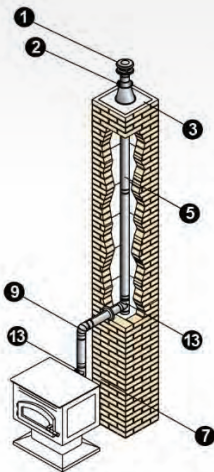

Masonry Chimney Relining with Rigid Pipe