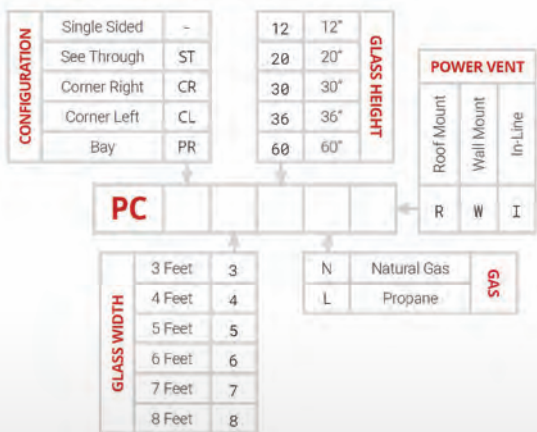

PRODIGY ORDER CODE BREAKDOWN