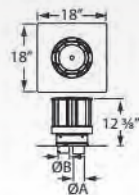

FIREPLACE INSERT VENT KITS

Model	Description	MSRP
D46DVA-CL33	Co Linear 'Masonry Chimney Conversion Kit [includes: 2 flex runs 35ft, and high wind cap]	$667.44
D46DVA-CL34	4 x 6 Termination Kit [includes 3' and 4" flex]	$667.44
R6DF304-25K	6"x25Ft SS Flex Kit Cap,Top Plate, Connector	$1,113.01
R4DF304-25K	4"x25Ft SS Flex Kit Cap,Top Plate, Connector	$832.96

High Wind Cap