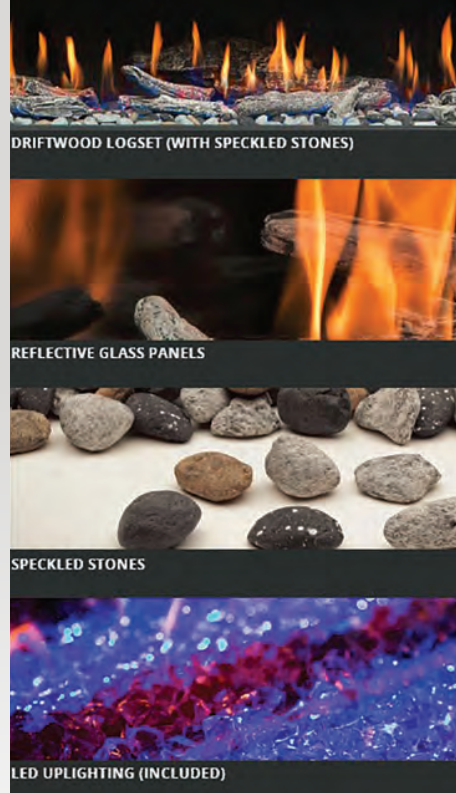

PRODIGY MEDIA ACCESSORIES

GLASS MEDIA INCLUDED, PRICES ARE FOR REPLACEMENT ONLY

Model	Description	MSRP
FIREBEADS *RECOMMEND 3LBS PER LINEAR FOOT*		
HW1106	Quartz (3lbs)	$23.00
HW1112	Frost (3lbs)	$23.00
HW1091	Ebony (3lbs)	$23.00
FIRESTONES		
HW1261	Amber Firestones (42" - 2 bags, 46" - 3 bags)	$65.00
HW1259	Onyx Firestones (42" - 2 bags, 46" - 3 bags)	$65.00
HW1260	Alabaster Firestones (42" - 2 bags, 46" - 3 bags)	$65.00
HW1219B	Glacier Firestones (42" - 2 bags, 46" - 3 bags)	$65.00
FIREGLASS		
HW1113	Obsidian	$55.00
HW1144	Platinum	$55.00
HW1143	Copper	$55.00
HW1157	Ice	$32.00
FIREBED MEDIA		
RR500SS	5' Prodigy Speckled Stones	$820.00
RR600SS	6' Prodigy Speckled Stones	$1,014.00
RR650SS	7' Prodigy Speckled Stones	$1,059.00
RR750SS	8' Prodigy Speckled Stones	$1,249.00
LGS57	Driftwood Logset [large]	$287.00
LGS58	Driftwood Logset [medium]	$339.00
LGS59	Driftwood Logset [small]	$278.00

Prodigy Accessories:

Prodigy Firebed Media Quantity:

	350	450	500	600	650	750
Speckled Stone Quantity						
Driftwood Logs						
1xLGS58	1xLGS58	1xLGS57	1xLGS57	1xLGS57	1xLGS57	1xLGS57
1xLGS59	1xLGS59	1xLGS58	1xLGS58	2xLGS58	2xLGS58	2xLGS58
		1xLGS59	1xLGS59	1xLGS59	1xLGS59	1xLGS59

Prodigy - Choice of Glass Media Included:

Designer Burner Accessories

Decorative media: