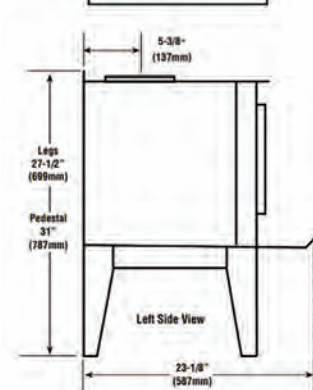

Learn more about Striker S160 by scanning the QR code here.

FRAMING SPECS BY MODEL SIZE

MODEL	WIDTH	HEIGHT	DEPTH	VIEWING
T160GL	24 3/8"	30 1/4"	19 3/8"	17 3/8" x 8 3/4"
T2100GL	25 7/8"	30 3/8"	23 3/8"	18 3/4" x 9"

Material #	Model	Description	MSRP
F4017	S160AGL	Striker 160 GL Wood Stove, Arched Door	$2,469.00
F4018	S160TGL	Striker 160 GL Wood Stove, Traditional Door	$2,469.00

Requires 6" Duravent wood stove pipe. [A6DBK, A6DVL, A6DT] – see page 224

STRIKER REQUIRED ACCESSORIES (Ordered Separately - Pedestal OR Legs)

Material #	Model	Description	MSRP
PEDESTAL			
71108	WS-PED	Pedestal	$267.00
71109	WS-PED-ASHD	Ash Drawer Pedestal	$534.00
LEGS			
70000	LEG-OLY-B	Olympic Sculptured Black	$320.00
70002	LEG-OLY-N	Olympic Sculptured Nickel	$855.00
70008	LEG-OLY-BRN	Olympic Sculptured Brushed Nickel	$855.00
70003	LEG-CAS-B	Cascade Steel Black	$139.00
HEAT SHIELD (REQUIRED WITH LEGS)			
71110	WSHS-160	Heat Shield	$160.00

STRIKER OPTIONAL ACCESSORIES

Material #	Model	Description	MSRP
ARCH FIREPLATES			
71062	ARCH-FP-N-SM	Arch, Nickel	$481.00
71144	ARCH-FP-BN-SM	Arch, Brushed Nickel	$481.00
TRADITIONAL FIREPLATES			
71059	TRAD-FP-N-SM	Traditional Nickel	$534.00
71145	TRAD-FP-BN-SM	Traditional Brushed Nickel	$481.00
BLOWERS			
H7917	BLWR-FSB700-SS	Blower	$855.00
OUTSIDE AIR KITS			
71111	OUTAIDK-L	Outside Air Kit/Leg	$128.00
71112	OUTAIDK-P	Outside Air Kit/Pedestal	$128.00
COMMON ACCESSORIES			
H8159	TSPK-B	Touch-up Spray Paint Kit, black	$29.00