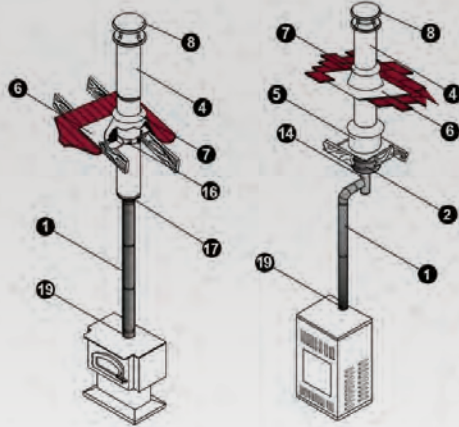

7" Wood-Burning Chimney Lengths and Fittings
[7" Inner Diam. - 1" Out]

Typical Installations For 5" - 24" DuraTech

Cathedral Ceiling

Oil Furnace

Through-The-Wall

Attic Offset

Fireplace
(New or retrofit)

Cathedral Ceiling
w/Support Box