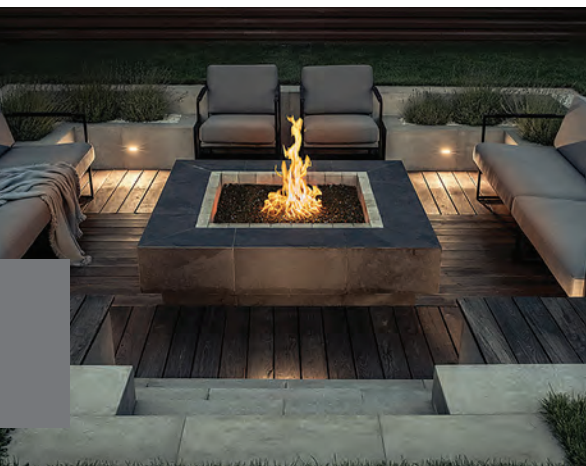

278 Outdoor Living

TEMPEST TORCH & LANTERN COLLECTION - 20,000 BTU'S

Model	Description	MSRP
TEMPEST TORCH *** MOUNTING EQUIPMENT REQUIRED FOR ALL MODELS***		
94900743	TEMPEST TORCH (NG) - PIEZO IGNITOR	$1,096.00
94900745	TEMPEST TORCH (NG) - ELECTRONIC IGNITION * 94800830 REQUIRED *	$1,834.00
94900753	TEMPEST TORCH (LP) - PIEZO IGNITOR	$1,096.00
94900755	TEMPEST TORCH (LP) - ELECTRONIC IGNITION * 94800830 REQUIRED *	$1,834.00
TEMPEST LANTERN *** MOUNTING EQUIPMENT REQUIRED FOR ALL MODELS***		
94900746	TEMPEST LANTERN (NG) - PIEZO IGNITOR	$1,454.00
94900747	TEMPEST LANTERN (NG) - ELECTRONIC IGNITION * 94800830 REQUIRED *	$2,080.00
94900756	TEMPEST LANTERN (LP) - PIEZO IGNITOR	$1,454.00
94900757	TEMPEST LANTERN (LP) - ELECTRONIC IGNITION * 94800830 REQUIRED *	$2,080.00
ACCESSORIES AND COMPONENTS		
94800812	TEMPEST DECK POST [3"DIA x 69"H] - INCLUDES 1/2" FLEX	$274.00
94800813	TEMPEST IN GROUND POST [3"DIA x 93"H] - INCLUDES 1/2" FLEX	$288.00
94800821	TEMPEST DECK MOUNT [13"DIA x 5"H]	$218.00
94800825	TEMPEST TORCH WALL MOUNT - BLACK - INCLUDES 1/2" FLEX	$394.00
94800826	TEMPEST PILLAR MOUNT - BLACK [3"DIA x 11"H]	$192.00
94800827	TEMPEST POST COVER - SQUARE BLACK [13"SQ x 6"H]	$192.00
94800830	TRANSFORMER [24V] - TEMPEST V2	$292.00
94800831	TEMPEST WALL MOUNT - BLACK - INCLUDES 1/2" FLEX	$432.00

VORACIOUS FIREPIT BURNER AND ASSEMBLY

Model	Description	MSRP
NATURAL GAS BURNER - ELECTRONIC IGNITION (LP KIT INCLUDED) * 94800830 REQUIRED *		
94900340	10" NG VORACIOUS FIRE BURNER	$1,552.00
94900341	13" NG VORACIOUS FIRE BURNER	$1,706.00
94900342	18" NG VORACIOUS FIRE BURNER	$1,840.00
94900343	22" NG VORACIOUS FIRE BURNER	$1,956.00
94900344	32" NG VORACIOUS FIRE BURNER	$2,600.00
FIREPIT BURNER ASSEMBLY - ELECTRONIC IGNITION (LP KIT INCLUDED) * 94800830 REQUIRED *		
94900430	36" x 12" NG FIREPIT BURNER ASSEMBLY WITH WIND GUARD	$2,862.00
94900447	60" x 12" NG FIREPIT BURNER ASSEMBLY WITH WIND GUARD	$3,516.00
94900460	96" x 12" NG FIREPIT BURNER ASSEMBLY WITH WIND GUARD	$5,634.00