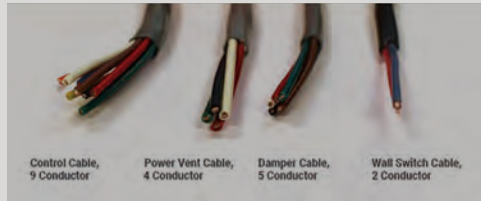

Fireplace Cables

*Prodigy units include two 50' lengths of damper cable [EC1178-50] and one 50" length of control cable [EC1179-50]