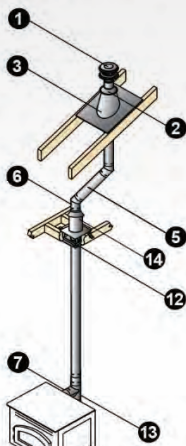

Attic Offset