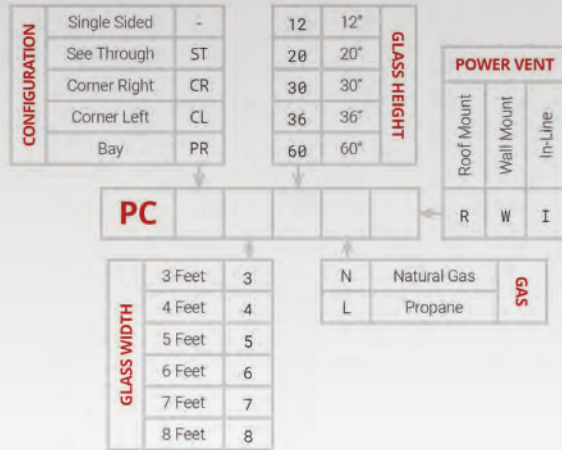

PRODIGY ORDER CODE BREAKDOWN

FRAMING SPECS BY MODEL SIZE

MODEL	WIDTH	HEIGHT	DEPTH	VIEWING
PCST3	42 1/4"	26 3/16"+GH	19 1/4"	variable
PCST4	54 1/4"	26 3/16"+GH	19 1/4"	variable
PCST5	66 1/4"	26 3/16"+GH	19 1/4"	variable
PCST6	78 1/4"	26 3/16"+GH	19 1/4"	variable
PCST7	90 1/4"	26 3/16"+GH	19 1/4"	variable
PCST8	102 1/4"	26 3/16"+GH	19 1/4"	variable

*GH = GLASS HEIGHT

PRODIGY CABLES* (CONTROL & PV CABLE REQUIRED)

Model	Description	MSRP
PRODIGY CONTROL CABLE, 9 CONDUCTOR		
EC1179-25	25' Prodigy Control Cable	$119.00
EC1179-50	50' Prodigy Control Cable	Included
EC1179-75	75' Prodigy Control Cable	$349.00
EC1179-100	100' Prodigy Control Cable	$459.00
EC1179-150	150' Prodigy Control Cable	$729.00
DAMPER CONTROL CABLE, 5 CONDUCTOR		
EC1178-25	25' Damper Control Cable	$60.00
EC1178-50	50' Damper Control Cable	Included x2
EC1178-75	75' Damper Control Cable	$209.00
EC1178-100	100' Damper Control Cable	$274.00
EC1178-150	150' Damper Control Cable	$414.00
WALL SWITCH CABLE, 2 CONDUCTOR		
EC1019-25	25' Wall Switch Cable	Included
EC1019-50	50' Wall Switch Cable	$36.00
EC1019-75	75' Wall Switch Cable	$87.00
EC1019-100	100' Wall Switch Cable	$119.00
EC1019-125	125' Wall Switch Cable	$159.00
EC1019-150	150' Wall Switch Cable	$174.00
POWER VENT CABLE, UNARMORED, 16 AWG, 4 CONDUCTOR		
EC1490-25	25' Power Vent Cable, Unarmored	$91.00
EC1490-50	50' Power Vent Cable, Unarmored	$179.00
EC1490-75	75' Power Vent Cable, Unarmored	$274.00
EC1490-100	100' Power Vent Cable, Unarmored	$364.00
EC1490-125	125' Power Vent Cable, Unarmored	$459.00
EC1490-150	150' Power Vent Cable, Unarmored	$529.00