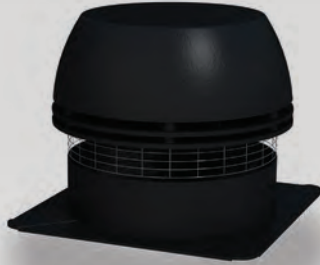

Chimney Fan