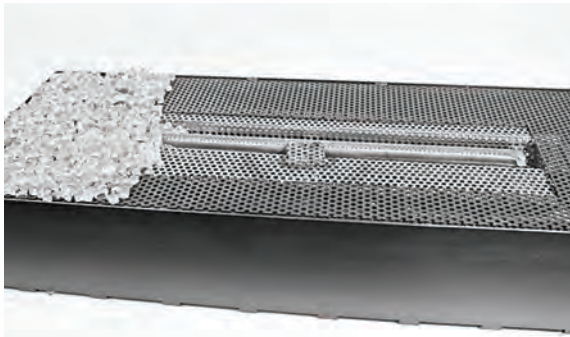

Trough Style Burner System that includes multi-colored LED Lighting, Powder Coated Steel, and Rust Resistant Steel.