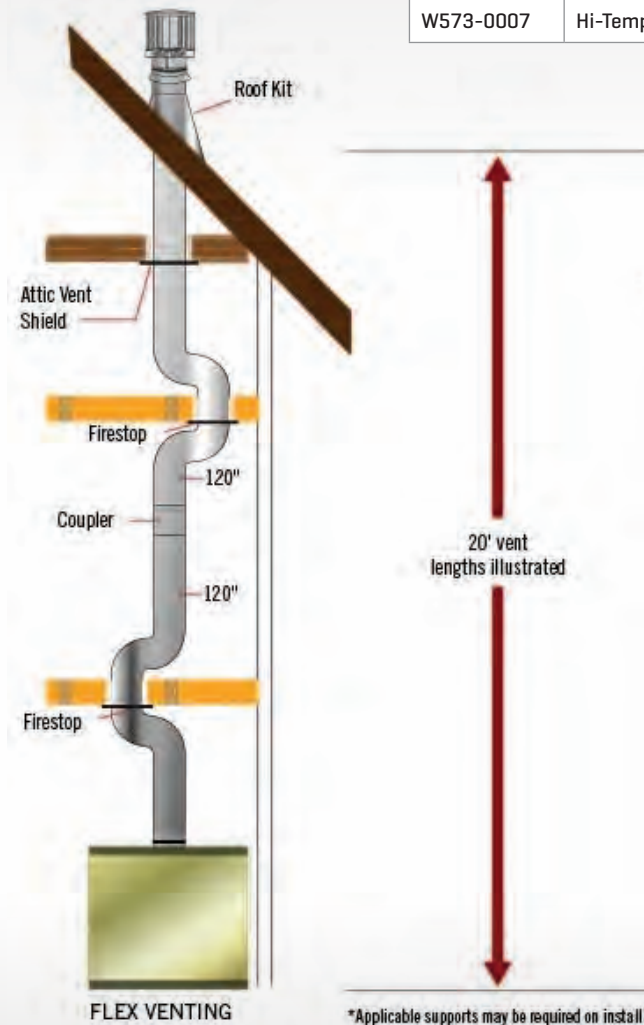

FLEX PIPE & FITTINGS

Model	Description	MSRP
GD420	Freedom Flex 5ft Vent Kit	$119.00
GD430	Freedom Flex 10ft Vent Kit (incl. 1 - 5" x 10' + 1 - 8" x 10' aluminum liner)	$249.00
W175-0166	5" Coupler	$39.00
W175-0196	5/8 Coupler Kit	$69.00
W010-4479	Assembly, 5/8 Firestop	$49.00
AVS58KT-1	5x8 Attic Firestop/Vent Sleeve	$109.00
GD413	Roof Terminal 5X8	$269.00
GD410	Roof Terminal kits [1/12 to 7/12 pitch]	$439.00
GD411	Roof terminal kits [8/12 to 12/12 pitch]	$439.00
GD412	Roof Terminal Kits [Flat Roof]	$439.00
GD422-1	Wall Terminal/ Vinyl Siding Shield	$249.00
GD422R-2	Round Wall Terminal Kit	$249.00
FTV47	Top Vent Kit [Includes: 1-5ft flex vent,1-GD222 wall terminal/vinyl siding shield, firestop]	$380.00
W573-0007	Hi-Temperature Sealant, [Millpac] 10.3oz Cartridge [Bulk - 24 Per Carton]	$699.00