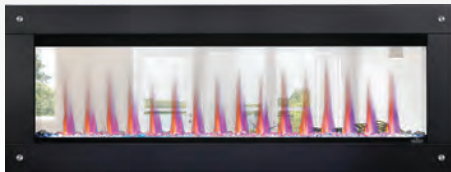

Clearion Elite Features:

- Change from Fully Transparent to Semi-Transparent to Opaque
- Warms up to 800 sq. ft.
- Wireless charging station included
- Full Feature Remote Control
- Can be Hardwired 120V or 240V
- Up to 10,000 BTU’s and 3,000 Watts

Optional Black and Stainless Steel Surrounds