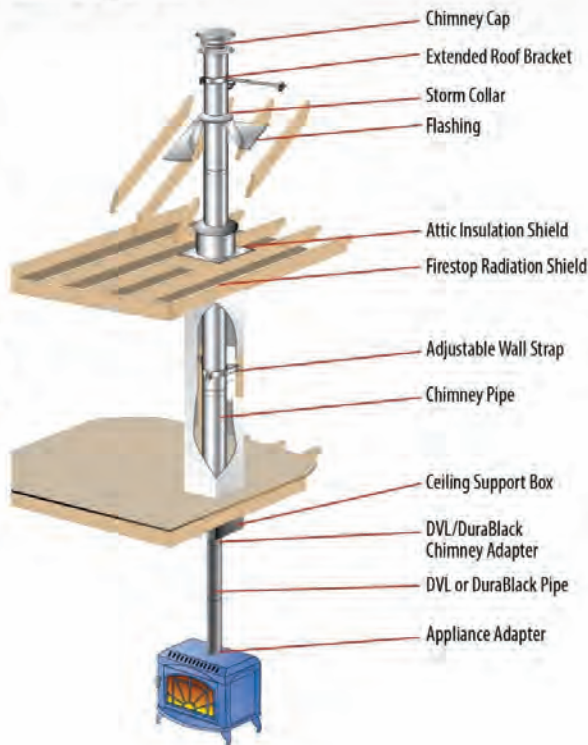

Installation Key	
1	DVL or DuraBlack
2	Ceiling Support
3	Wall Thimble
4	Chimney Pipe
5	Attic Insulation Shield
6	Flashing
7	Storm Collar
8	Chimney Cap
9	Elbow
10	Elbow Strap
11	Tee with Tee Cap
12	Tee Support
13	Chase Top Flashing
14	Base Tee/Double Tee
15	Anchor Plate or Anchor Plate with Damper
16	Roof Support
17	Finishing Collar
18	DVL Adapter, DuraBlack Slip Connector, or Snap-Lock Adapter
19	DVL Adapter (w/ or w/o damper)

Refer to our Typical Installation drawings to select the appropriate component parts for your installation.

- DVL/DuraBlack Chimney Adapter must be used when connecting DVL pipe to a Ceiling Support Box or Finishing Collar. When connecting DuraBlack pipe, a DVL/DuraBlack Chimney Adapter, DuraBlack Slip Connector, or Snap-Lock Adapter must be used.
- Wall Thimble must be installed with an appropriate length of chimney pipe for all horizontal through-the-wall installations. To accommodate thicker walls, the telescoping pieces of the Wall Thimble can be separated, and a field-fabricated extension may be installed.
- Attic Insulation Shield must be used in all installations that pass through an attic, regardless of whether the attic is insulated or not.
- Firestop Radiation Shield must be used when a chimney passes through a floor or ceiling without a support box.