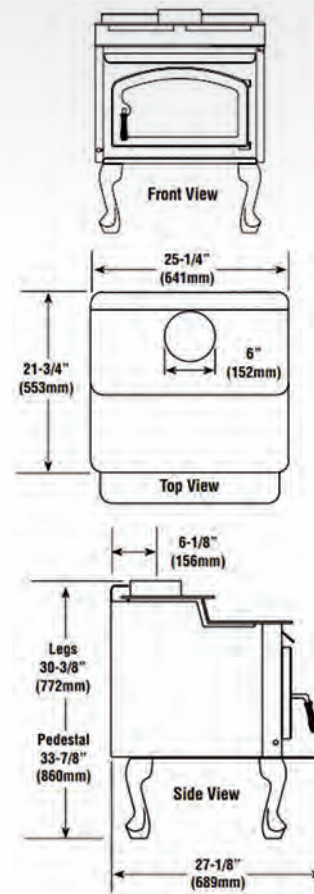

PERFORMER OPTIONAL ACCESSORIES

Material #	Model	Description	MSRP
ARCH FIREPLATES			
71062	ARCH-FP-N-SM	Arch, Nickel	$481.00
71144	ARCH-FP-BN-SM	Arch, Brushed Nickel	$481.00
BLOWERS			
H7917	BLWR-FSB700-SS	Blower	$855.00
OUTSIDE AIR KITS			
71111	OUTAIDK-L	Outside Air Kit/Leg	$128.00
71112	OUTAIDK-P	Outside Air Kit/Pedestal	$128.00
COMMON ACCESSORIES			
H8159	TSPK-B	Touch-up Spray Paint Kit, Black	$29.00