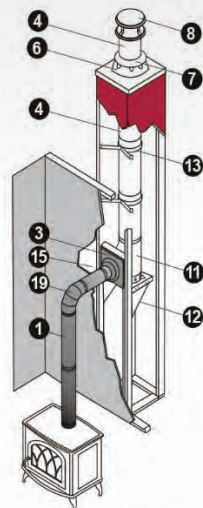

Through-the-Wall