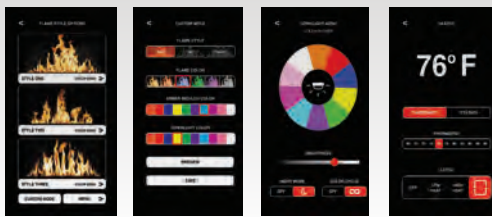

Full Feature Modern Flames WiFi App:

Control the Flame, Function, and Colors from your Smart Phone or Tablet with the Modern Flames WiFi App!

FRAMING SPECS BY MODEL SIZE

MODEL	WIDTH	HEIGHT	DEPTH	VIEWING
OR26-TRAD	23"	18-3/4"	10"	22-7/16" x 17-1/16"
OR30-TRAD	28-1/4"	18-3/4"	10"	27-5/8" x 17-1/16"
OR36-TRAD	32-5/8"	23-7/8"	10"	32-1/2" x 22-3/16"
OR42-TRAD	38-3/4"	26-3/4"	10"	38-1/8" x 25-3/16"
OR54-TRAD	50-15/16"	32-3/4"	10"	50-3/8" x 31-3/16"

ORION TRADITIONAL

Orion Traditional Features:

- HELIOVISION® Flame Technology
- Up to 30" High Viewing Area
- 3 Flame Styles – 6 Flame Colors
- Adjustable Flame Speed
- Multi-Dimensional Flame Appearance
- 5,000 or 8,300 BTU Heater
- Adjustable Ambient Crackling Sound
- Multi-Color Lit Logs, Ember Bed, and Downlighting