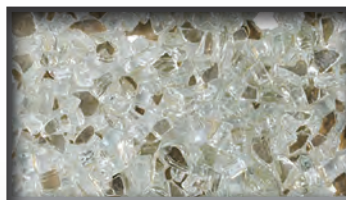

Liner Options:

Black Painted Liner

Black Reflective Porcelain

Black Perimeter Trim Kit

Media Options:

Reflective Black Glass Media

Reflective Blue Glass Media

Platinum Glass Media