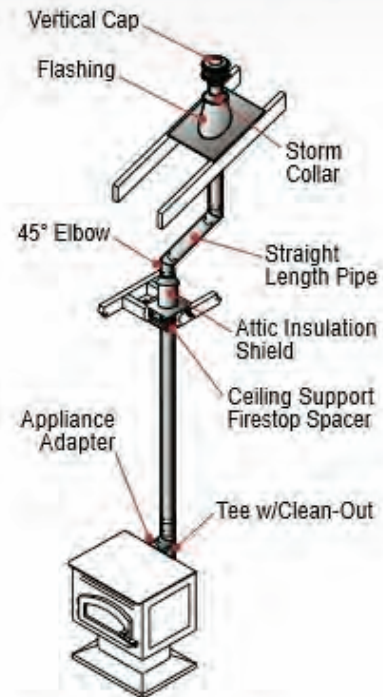

Vertical Pellet Installation