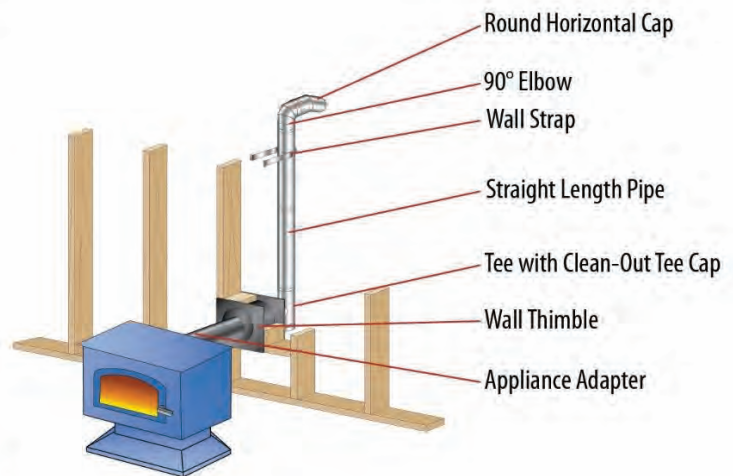

Single Tee with Clean Out Cap

Adjustable Length Pipe

Straight Length pipe

Square Horizontal Cap

Flex Pipe

45° Elbow

90° Elbow

3" PELLETVENT PRO