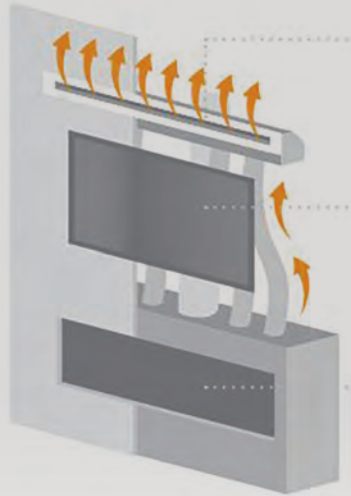

Remote Options:

RX**
Remote Control

REC1550
Wall-Mounted
Proflame 2 Remote

SIT-WIFI
WIFI Phone
App Control

Cool Wall Advantage kit (HDKPD**)

Speckled Stones

Driftwood Logset

Glass Media Options: