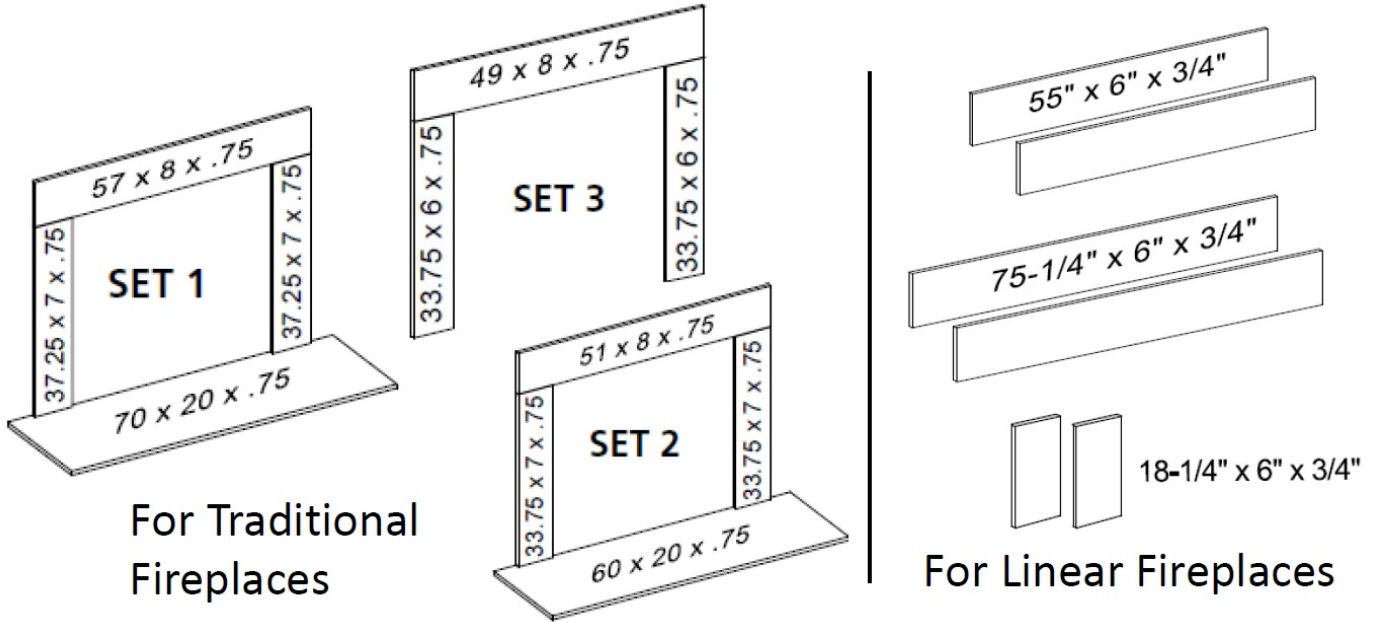

Hearth & Home Technologies	Marble, Granite & Slate	Stocked Item/Lead Time 004=Mt. Pleasant RDC 010=Kutztown RDC 014=Sacramento RDC 016=Charlotte RDC EXP=Factory Expedite Program

Page printed 6/21/2024 9:22:05 AM CDT
* Please Contact Who You Purchase This Through for MSRP Pricing

Prices in USD

Non-stock and custom product cannot be cancelled.
Customer is responsible for freight for orders made outside of assigned RDC facility.

Absolute Black Granite Set 1