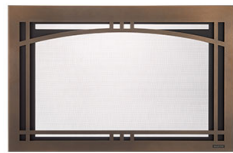

Contemporary Arched Front