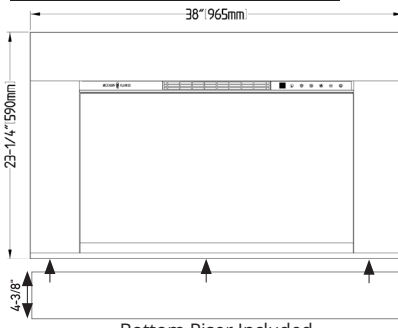

RS-3021 - Small Surround

Bottom Riser Included