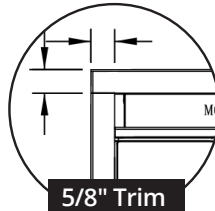

Standard Trim

5/8" Trim

1-5/8" Overlap Trim

INSTALLS INTO FINISHED OPENING

INSTALL TYPE **BUILT-IN**

REDSTONE SERIES (BUILT-IN/ CLEAN FACE)

DESCRIPTION	PART#	PRICE
26" REDSTONE TRADITIONAL ELECTRIC FIREPLACE (10" DEEP - 23" X 15.5" VIEWING)	RS-2621	\$949
30" REDSTONE TRADITIONAL ELECTRIC FIREPLACE (10" DEEP - 28" X 15.5" VIEWING)	RS-3021	\$1,099
36" REDSTONE TRADITIONAL ELECTRIC FIREPLACE (10" DEEP - 32.5" X 21" VIEWING)	RS-3626	\$1,399
42" REDSTONE TRADITIONAL ELECTRIC FIREPLACE (10" DEEP - 38.5" X 24" VIEWING) <i>No Surrounds available</i>	RS-4229	\$1,599
54" REDSTONE TRADITIONAL ELECTRIC FIREPLACE (12" DEEP - 50.5" X 30" VIEWING) <i>No Surrounds available</i>	RS-5435	\$2,949