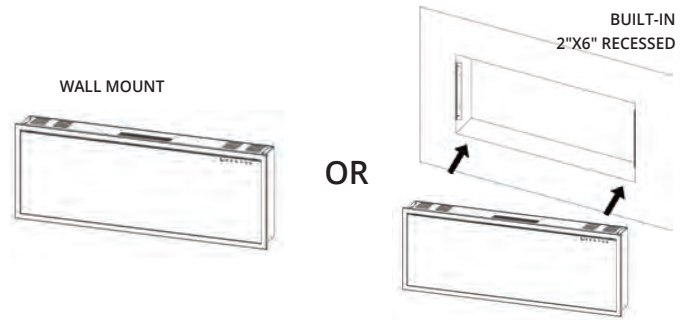

INSTALL TYPE

BUILT-IN

WALL MOUNT

MULTI SIDED

ORION® MULTI LINEAR HELIOVISION® FIREPLACES

DESCRIPTION	PART#	PRICE
ORION® 52" MULTI HELIOVISION® FIREPLACE (9" DEEP - 18" VIEWING)	OR52-MULTI	\$4,499
ORION® 60" MULTI HELIOVISION® FIREPLACE (9" DEEP - 18" VIEWING)	OR60-MULTI	\$4,999
ORION® 76" MULTI HELIOVISION® FIREPLACE (9" DEEP - 18" VIEWING)	OR76-MULTI	\$6,799
ORION® 100" MULTI HELIOVISION® FIREPLACE (9" DEEP - 18" VIEWING)	OR100-MULTI	\$9,499
ORION® 120" MULTI HELIOVISION® FIREPLACE (9" DEEP - 18" VIEWING)	OR120-MULTI	\$11,999

ORION® SLIM SERIES

Multi Sizes: 52" | 60" | 76" | 100"

- Multi Install Depths: Built-In Clean Face - Wall Mount - Partial Recessed
- Multi Configurations: Single Sided, Left Corner, Right Corner & 3-Sided (Bay)
- Multi Light Controls: Ten Different Ember Bed Color & Downlighting Colors
- Multi Flame Colors: Three Different Styles, 6 Different Flame Colors