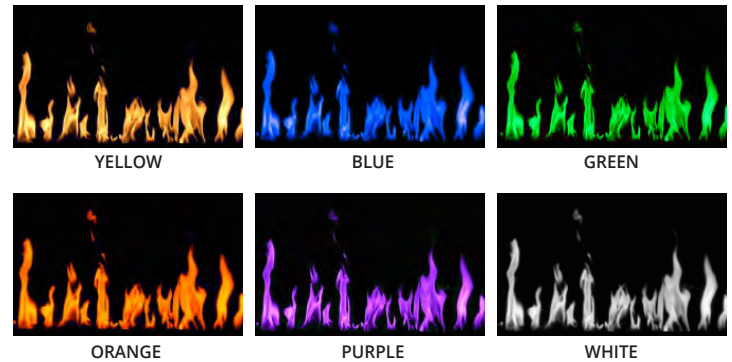

THREE DIFFERENT FLAME STYLES INCLUDED

Choose from three different flames, then select one of the six flame colors

HYBRID FLAME

GAS FLAME

WOOD FLAME

SIX DIFFERENT FLAME COLORS

Choose from the six colors

YELLOW

ORION® SLIM SERIES

Multi Sizes: 52" | 60" | 76" | 100"

- Multi Install Depths: Built-In Clean Face - Wall Mount - Partial Recessed
- Multi Configurations: Single Sided, Left Corner, Right Corner & 3-Sided (Bay)
- Multi Light Controls: Ten Different Ember Bed Color & Downlighting Colors
- Multi Flame Colors: Three Different Styles, 6 Different Flame Colors

THREE DIFFERENT FLAME STYLES INCLUDED

Choose from three different flames, then select one of the six flame colors

SIX DIFFERENT FLAME COLORS

Choose from the six colors

STANDARD FEATURES

- NEW Innovative Flame Technology Featuring Custom Flames
- HelioVision® Flame Technology
- Multiple Flame Styles to Choose From
- Obsoletes Higher End Gas Fireplaces
- 3 Flame Styles – 6 Flame Colors
- Adjustable Flame Speed (3 levels)
- Ambient Crackling Sound (3 levels)
- WiFi App Controls
- Multi-Color Ember Bed (10 colors)
- Multi-Color Downlighting (10 colors)
- Multi-Dimensional Flame Appearance
- Fits in 2x6 Wall
- 5,000 (110v) BTU Heater
- Heater Lockout Function
- Wall Mount Bracket Included
- 15" High Viewing Area