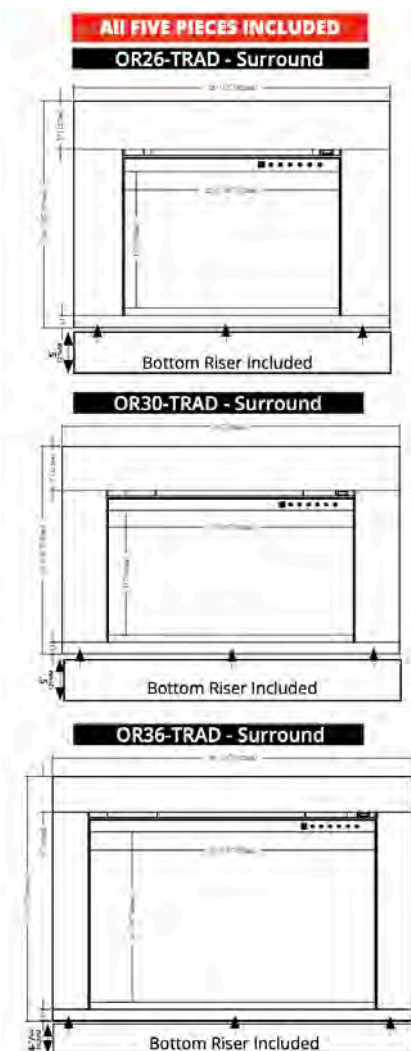

INSTALLS INTO EXISTING FIREPLACE

INSTALL TYPE EXISTING FIREPLACE INSERT

ORION® TRADITIONAL SERIES (VIRTUAL ELECTRIC INSERT)

DESCRIPTION	PART#	PRICE
26" ORION® TRADITIONAL VIRTUAL ELECTRIC FIREPLACE (10" DEEP - 22-7/16" x 16-1/4" VIEWING)	OR26-TRAD	$1,999
26" ORION® TRADITIONAL OPTIONAL SURROUNDS (FOR EXISTING FIREPLACE OPENINGS)		
SM 5" SURROUND FOR ORION® 26 (COVERS 32-3/4"W x 23-1/4"H - 32-3/4"W x 27"H)	OTK-OR26-SM	$150
LG 7" SURROUND FOR ORION® 26 (COVERS 36-3/4"W x 25-1/4"H - 36-3/4"W x 31"H)	OTK-OR26-LG	$225
30" ORION® TRADITIONAL VIRTUAL ELECTRIC FIREPLACE (10" DEEP - 27-5/8" x 16-1/4" VIEWING)	OR30-TRAD	$2,499
30" ORION® TRADITIONAL OPTIONAL SURROUNDS (FOR EXISTING FIREPLACE OPENINGS)		
SM 5" SURROUND FOR ORION® 30 (COVERS 38"W x 23-1/4"H - 38"W x 27"H)	OTK-OR30-SM	$150
LG 8" SURROUND FOR ORION® 30 (COVERS 44"W x 26-1/4"H - 44"W x 33"H)	OTK-OR30-LG	$225
36" ORION® TRADITIONAL VIRTUAL ELECTRIC FIREPLACE (10" DEEP - 32-1/8" x 21-3/8" VIEWING)	OR36-TRAD	$2,999
36" ORION® TRADITIONAL OPTIONAL SURROUNDS (FOR EXISTING FIREPLACE OPENINGS)		
SM 4" SURROUND FOR ORION® 36 (COVERS 40- 1/2"W x 27-3/8"H - 40 1/2"W x 30"H)	OTK-OR36-SM	$150
LG 6" SURROUND FOR ORION® 36 (COVERS 44-1/2"W x 29 -3/8"H - 44-1/2"W x 34"H)	OTK-OR36-LG	$225