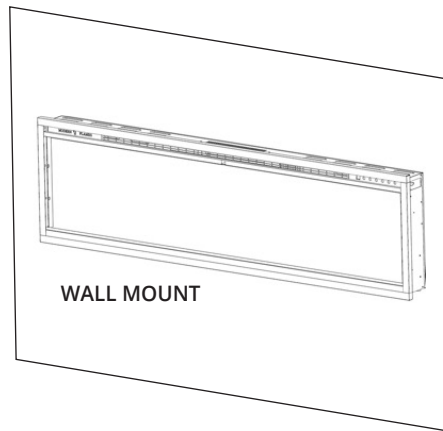

INSTALL TYPE **2x4 RECESSED** **BUILT-IN** **WALL MOUNT**

SPECTRUM SLIMLINE (WALL MOUNT - BUILT-IN/ CLEAN FACE) ELECTRIC FIREPLACE - 2X4 WALL

DESCRIPTION	PART#	PRICE
50" SPECTRUM SLIMLINE WALL MOUNT/ RECESSED (4" DEEP - 46" X 12" VIEWING)	SPS-50B	$1,499
60" SPECTRUM SLIMLINE WALL MOUNT/ RECESSED (4" DEEP - 56" X 12" VIEWING)	SPS-60B	$1,699
74" SPECTRUM SLIMLINE WALL MOUNT/ RECESSED (4" DEEP - 70" X 12" VIEWING)	SPS-74B	$2,149
100" SPECTRUM SLIMLINE WALL MOUNT/ RECESSED (4" DEEP - 96" X 12" VIEWING)	SPS-100B	$2,699