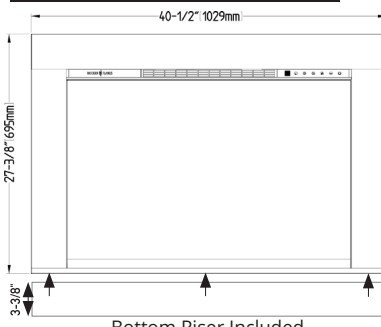

All FOUR PIECES INCLUDED

RS-2621 - Small Surround

Bottom Riser Included

RS-3021 - Small Surround

Bottom Riser Included

RS-3626 - Small Surround

Bottom Riser Included

INSTALLS INTO EXISTING FIREPLACE