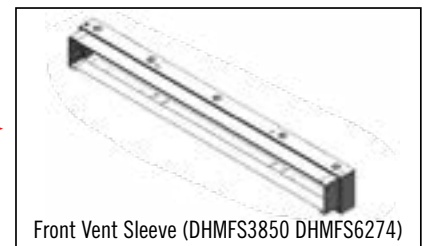

DUCTED HEAT MANAGEMENT

Product Description	Part ID	MSRP
Ducted Heat Management Front Discharge Kit (38/50)	DHMF3850	$619
Ducted Heat Management Front Discharge Kit (62/74)	DHMF6274	$709
Ducted Heat Management Front Grill (38/50)	DHMFG3850	$179
Ducted Heat Management Front Grill (62/74)	DHMFG6274	$249
Ducted Heat Management Front Sleeves (38/50)	DHMFS3850	$99
Ducted Heat Management Front Sleeves (62/74)	DHMFS6274	$119
Ducted Heat Management Side Discharge Kit (38/50)	DHMS3850	$639
Ducted Heat Management Side Discharge Kit (62/74)	DHMS6274	$649
Ducted Heat Management Side Grill (38/50/62/74)	DHMSG	$199
Ducted Heat Management Side Sleeve (38/50/62/74)	DHMSS	$149
Ducted Heat Management Termination Plates (38/50) (For Vector Fireplace Only)	DHMTP3850	$409
Ducted Heat Management Termination Plates (62/74) (For Vector Fireplace Only)	DHMTP6274	$619
Ducted Heat Management 8" Flex Venting Kit (2 liners)	DVK	$179