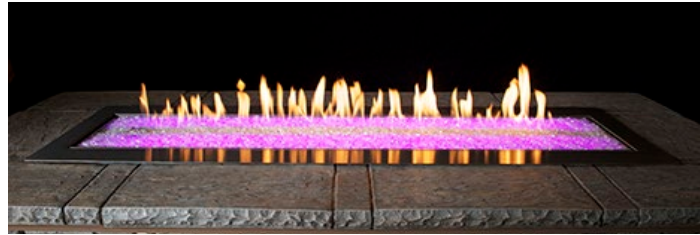

For outdoor installation
 Available with Pre-Programmed-Color
 LED Lighting beneath burner
 Opening 13 11/16 x 46 7/8
 See manual before framing

Includes:

- Manual Electronic Ignition with AA Battery
- 3-Stage Manually Variable Flame