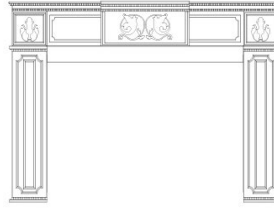

Surrounds

Cast Iron Surround (Req SAN Adaptor)

This insert requires a surround. Choose the traditional Cast Iron Surround or a one-piece steel surround below.

Model	Description	Wt	List
SC256BL	Cast Iron (7x6), Black	86	$ 449.00
SAN20	Surround Adaptor, Req for Cast Iron Surround with VF Insert	4	$ 139.00