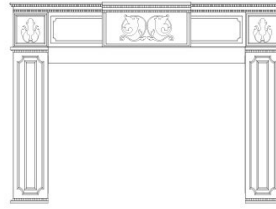

Surrounds

Cast Iron Surround (Req SAN Adaptor)

This insert requires a surround. Choose the traditional Cast Iron Surround or a one-piece steel surround below.

Model	Description	Wt	List
SC336BL	Cast Iron (7x6), Black	86	$ 519.00
SAN28	Surround Adaptor, Req for Cast Iron Surround with VF Insert	4	$ 139.00