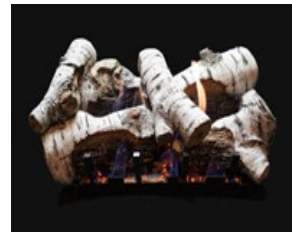

Available March 2024

NEW Super Birch - Burncrete®

Model	Pallet Qty	Description	Wt	List
LS18CBS	30/pallet	Super Birch Log Set, 6-piece, 18-inch, Burncrete		\$ 404.00
LS24CBS	20/pallet	Super Birch Log Set, 6-piece, 24-inch, Burncrete		\$ 474.00
LS30CBS	20/pallet	Super Birch Log Set, 6-piece, 30-inch, Burncrete		\$ 499.00